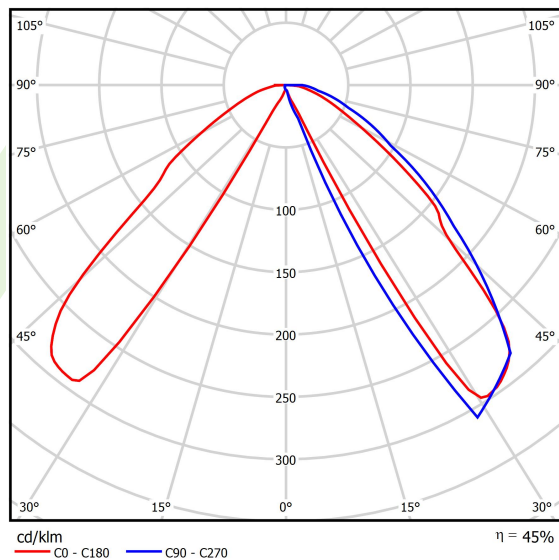

Mechanical data

Assembly	for the ground
Material	aluminum
Color	RAL 9006 (grey, metallic, fine structure)
Diffuser	none
Impact resistant	IK03
Weight [kg]	2,4
Dimensions [mm]	152 x 120 x 900

A graph of light

Accessories

Index 20ROFUB0.311000

Name B-0 Foundations