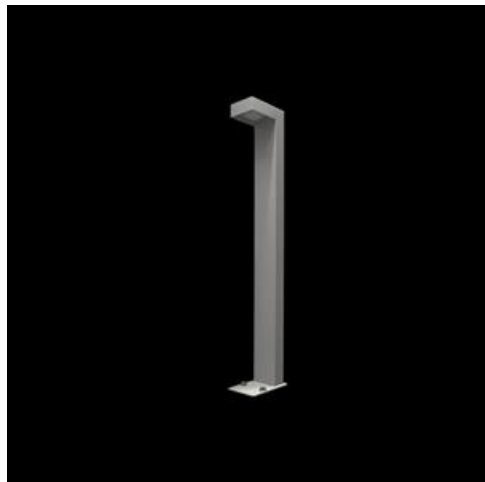

**Product:** KUBIK 1D 1800 SYM E IP65 840 21 / L-900

**Index:** 19.3146.0001.21

## Description

Outdoor luminaire to be mounted on dedicated. The product is equipped with the newest generation of highly efficient LED light sources. LED module is additionally sealed with a special lens which at the same time ensures optimal wide light distribution. The housing is resistant to corrosion and is made of aluminum lacquered with facade paint. The product is dedicated for decorative illumination of walking paths, parks, recreational areas, residential areas, gardens and allotment gardens. The level of protection against solid substances, dust and moisture penetration is: IP65.

## Product information

Category	Outdoor luminaires
Family	KUBIK 1D LED
Name	KUBIK 1D 1800 SYM E IP65 840 21 / L-900
Index	19.3146.0001.21
EAN	5902107223526

**Mechanical data**

Assembly	<b>for the ground</b>
Material	<b>aluminum</b>
Color	<b>RAL 9006 (grey, metallic, fine structure)</b>
Diffuser	<b>none</b>
Impact resistant	<b>IK03</b>
Weight [kg]	<b>2,4</b>
Dimensions [mm]	<b>152 x 120 x 900</b>