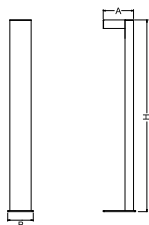

## Light and electrical data

Light source	LED
Luminous flux LED [lm]	2268
LED power [W]	11,1
Luminaire luminous flux [lm]	1013
Power of luminaire [W]	12,5
Luminaire's light efficiency [lm/W]	81
Color of the light [K]	4000
CRI	>80
SDCM (LED sources)	2
Beam angle [°]	asymmetric light distribution
Protection against electric shock	I
Protection degree	IP65
Voltage	220..240 V, 50..60 Hz
Lifetime of LED sources [h]	83000 (1) / 100000 (2) / 100000 (3)
Lx/By	L90/B10 (1) / L80/B10 (2) / L70/B10 (3)
Operating temperature range [°C]	-25 ÷ 50
Driver	standard on/off (E)
Power factor cos φ	>0,95
Circuit load capacity	15 (B10), 25 (B16), 25 (C10), 40 (C16)

**Mechanical data**

Assembly	<b>for the ground</b>
Material	<b>aluminum</b>
Color	<b>RAL 9006 (grey, metallic, fine structure)</b>
Diffuser	<b>none</b>
Impact resistant	<b>IK03</b>
Weight [kg]	<b>2,4</b>
Dimensions [mm]	<b>152 x 120 x 900</b>