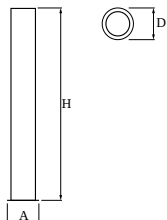

## Light and electrical data

Light source	<b>LED</b>
Luminous flux LED [lm]	<b>11200</b>
LED power [W]	<b>112</b>
Luminaire luminous flux [lm]	<b>5867</b>
Power of luminaire [W]	<b>125</b>
Luminaire's light efficiency [lm/W]	<b>46,9</b>
Color of the light [K]	<b>4000</b>
CRI	<b>&gt;80</b>
SDCM (LED sources)	<b>3</b>
Beam angle [°]	<b>(C0-C180) / (C90-C270) - 86° / 86,8°</b>
Protection against electric shock	<b>I</b>
Protection degree	<b>IP65</b>
Voltage	<b>220..240 V, 50..60 Hz</b>
Lifetime of LED sources [h]	<b>36000</b>
Lx/By	<b>L70/B50</b>
Operating temperature range [°C]	<b>-25 ÷ 30</b>
Driver	<b>standard on/off (E)</b>
Power factor cos φ	<b>&gt;0,95</b>
Circuit load capacity	<b>10 (B10), 16 (B16), 17 (C10), 29 (C16)</b>

**Mechanical data**

Assembly	for the ground
Material	aluminum
Color	RAL 9005 (black)
Diffuser	acrilsatine
Impact resistant	IK10
Dimensions [mm]	300 x 300 x 2545

**A graph of light**

**Accessories**

Index 17ROFU311151