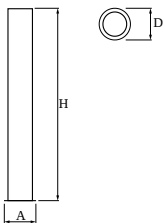

## Light and electrical data

Light source	<b>LED</b>
Luminous flux LED [lm]	<b>11200</b>
LED power [W]	<b>112</b>
Luminaire luminous flux [lm]	<b>5867</b>
Power of luminaire [W]	<b>125</b>
Luminaire's light efficiency [lm/W]	<b>46,9</b>
Color of the light [K]	<b>4000</b>
CRI	<b>&gt;80</b>
SDCM (LED sources)	<b>3</b>
Beam angle [°]	<b>(C0-C180) / (C90-C270) - 86° / 86,8°</b>
Protection against electric shock	<b>I</b>
Protection degree	<b>IP65</b>
Voltage	<b>220..240 V, 50..60 Hz</b>
Lifetime of LED sources [h]	<b>36000</b>
Lx/By	<b>L70/B50</b>
Operating temperature range [°C]	<b>-25 ÷ 30</b>
Driver	<b>standard on/off (E)</b>
Power factor cos φ	<b>&gt;0,95</b>
Circuit load capacity	<b>10 (B10), 16 (B16), 17 (C10), 29 (C16)</b>

## Mechanical data

Assembly	<b>for the ground</b>
Material	<b>aluminum</b>
Color	<b>RAL 9005 (black)</b>
Diffuser	<b>acrilsatine</b>
Impact resistant	<b>IK10</b>
Dimensions [mm]	<b>300 x 300 x 2545</b>