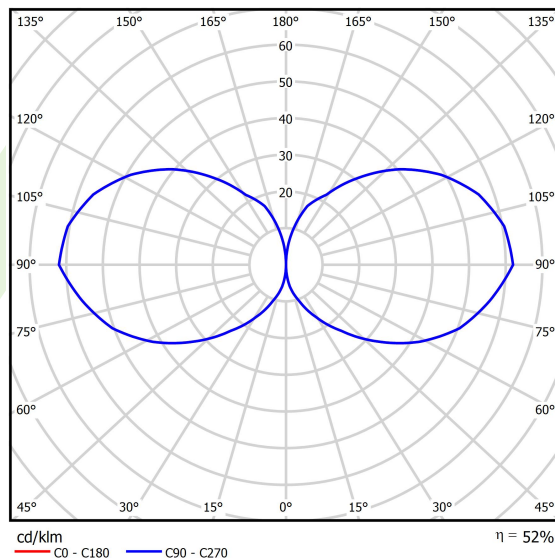

Mechanical data

Assembly	for the ground
Material	aluminum
Color	RAL 9005 (black)
Diffuser	acrilsatine
Impact resistant	IK10
Dimensions [mm]	300 x 300 x 2545

A graph of light

Accessories

Index 17ROFU311151

Name B-51 Foundations

Index 50RO4008

Name ROSA set of galvanized nuts for B-60