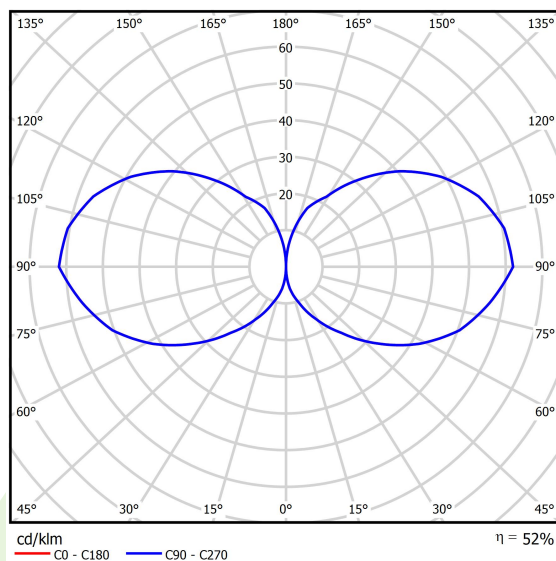

## Light and electrical data

Light source	<b>LED</b>
Luminous flux LED [lm]	<b>11200</b>
LED power [W]	<b>112</b>
Luminaire luminous flux [lm]	<b>5867</b>
Power of luminaire [W]	<b>125</b>
Luminaire's light efficiency [lm/W]	<b>46,9</b>
Color of the light [K]	<b>4000</b>
CRI	<b>&gt;80</b>
SDCM (LED sources)	<b>3</b>
Beam angle [°]	<b>(C0-C180) / (C90-C270) - 86° / 86,8°</b>
Protection against electric shock	<b>I</b>
Protection degree	<b>IP65</b>
Voltage	<b>220..240 V, 50..60 Hz</b>
Lifetime of LED sources [h]	<b>36000</b>
Lx/By	<b>L70/B50</b>
Operating temperature range [°C]	<b>-25 ÷ 30</b>
Driver	<b>standard on/off (E)</b>
Power factor cos φ	<b>&gt;0,95</b>
Circuit load capacity	<b>10 (B10), 16 (B16), 17 (C10), 29 (C16)</b>

## A graph of light