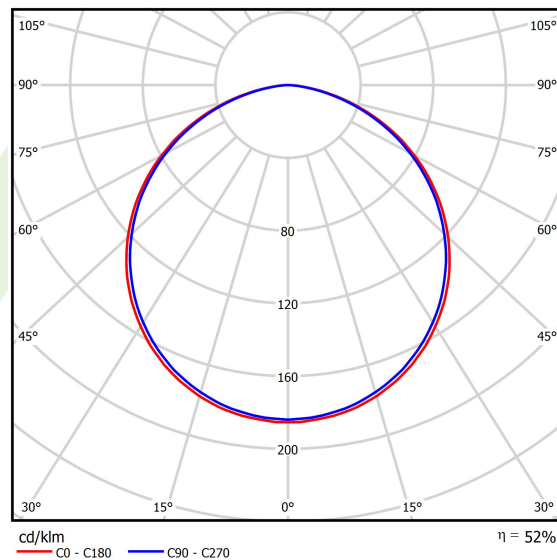

Product information

Category	Architectural luminaires
Family	ARTSHAPE THREE LED
Name	ARTSHAPE THREE LED LARGE EDGE SUSPENDED 12000 PLX E 34 840 / S-1,5M
Index	19.3006.3002.34

Light and electrical data

Light source	LED
Luminous flux LED [lm]	11880
LED power [W]	84
Luminaire luminous flux [lm]	6230
Power of luminaire [W]	92
Luminaire's light efficiency [lm/W]	67,7
Color of the light [K]	4000
CRI	>80
SDCM (LED sources)	3
Beam angle [°]	(C0-C180) / (C90-C270) - 113,4° / 111,8°
Photobiological risk class (IEC/EN 62471)	RG0
Protection against electric shock	I
Protection degree	IP40
Voltage	220..240 V, 50..60 Hz
Lifetime of LED sources [h]	60000
Lx/By	L80/B10
Operating temperature range [°C]	0 ÷ 30
Driver	standard on/off (E)
Power factor cos φ	>0,95
Circuit load capacity	9 (B10), 15 (B16), 15 (C10), 24 (C16)

Mechanical data

Assembly	surface mounted on slings
Material	aluminum
Color	RAL 9016 (white)
Diffuser	PLX (PMMA opal)
Impact resistant	IK04
Weight [kg]	7,85
Dimensions [mm]	1170 x 1043 x 85

A graph of light

Accessories

Index 6E1-500OKW1P-3

Name SUSPENSION NEW TYPE-J 34
LENGHT 1,5M WIRE 3X 1-POINT

Index 6E1-8670-B-1,5

Name SUSPENSION NEW TYPE-E
LENGHT-1,5 METER WITHOUT
WIRE 1-POINT

Luminous flux tolerance +/- 10%. Power tolerance +/- 10%.
 Technical data may be changed. Photos of the luminaires may differ from reality.
 Date of last update: 11-05-2022