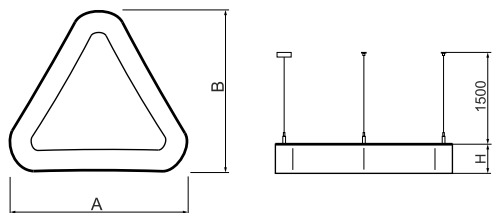

Product information

Category	Architectural luminaires
Family	ARTSHAPE THREE LED
Name	ARTSHAPE THREE LED LARGE EDGE SUSPENDED 12000 PLX E 34 840 / S-1,5M
Index	19.3006.3002.34

Light and electrical data

Light source	LED
Luminous flux LED [lm]	11880
LED power [W]	84
Luminaire luminous flux [lm]	6230
Power of luminaire [W]	92
Luminaire's light efficiency [lm/W]	67,7
Color of the light [K]	4000
CRI	>80
SDCM (LED sources)	3
Beam angle [°]	(C0-C180) / (C90-C270) - 113,4° / 111,8°
Photobiological risk class (IEC/EN 62471)	RG0
Protection against electric shock	I
Protection degree	IP40
Voltage	220..240 V, 50..60 Hz
Lifetime of LED sources [h]	60000
Lx/By	L80/B10
Operating temperature range [°C]	0 ÷ 30
Driver	standard on/off (E)
Power factor cos φ	>0,95
Circuit load capacity	9 (B10), 15 (B16), 15 (C10), 24 (C16)

Mechanical data

Assembly	surface mounted on slings
Material	aluminum
Color	RAL 9016 (white)
Diffuser	PLX (PMMA opal)
Impact resistant	IK04
Weight [kg]	7,85
Dimensions [mm]	1170 x 1043 x 85

A graph of light

Accessories

Index 6E1-500OKW1P-3

Name SUSPENSION NEW TYPE-J 34
LENGHT 1,5M WIRE 3X 1-POINT

Index 6E1-8670-B-1,5

Name SUSPENSION NEW TYPE-E
LENGHT-1,5 METER WITHOUT
WIRE 1-POINT

Luminous flux tolerance +/- 10%. Power tolerance +/- 10%.
 Technical data may be changed. Photos of the luminaires may differ from reality.
 Date of last update: 11-05-2022