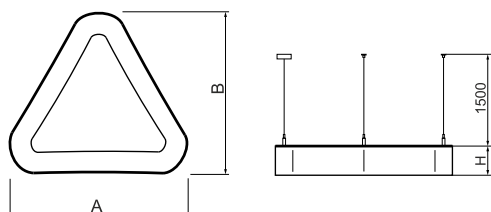

Product information

Category	Architectural luminaires
Family	ARTSHAPE THREE LED
Name	ARTSHAPE THREE LED LARGE EDGE UP&DOWN 5000/12000 PLX E 34 840 / S-1,5M
Index	19.3006.3001.34

Light and electrical data

Light source	LED
Luminous flux LED [lm]	5320/11880
LED power [W]	40/83
Luminaire luminous flux [lm]	10951
Power of luminaire [W]	135
Luminaire's light efficiency [lm/W]	81,1
Color of the light [K]	4000
CRI	>80
SDCM (LED sources)	4
Beam angle [°]	(C0-C180) / (C90-C270) - 113,4° / 111,8°
Protection against electric shock	I
Protection degree	IP40
Voltage	220..240 V, 50..60 Hz
Lifetime of LED sources [h]	35000
Lx/By	L80/B10
Operating temperature range [°C]	0 ÷ 30
Driver	standard on/off (E)
Power factor cos φ	>0,95
Circuit load capacity	5 (B10), 7 (B16), 8 (C10), 12 (C16)

Mechanical data

Assembly	surface mounted on slings
Material	aluminum
Color	RAL 9016 (white)
Diffuser	PLX (PMMA opal)
Impact resistant	IK04
Dimensions [mm]	1170 x 1043 x 85

A graph of light

Accessories

Index 6E1-500OKW1P-3

Name SUSPENSION NEW TYPE-J 34
LENGHT 1,5M WIRE 3X 1-POINT

Index 6E1-8670-B-1,5

Name SUSPENSION NEW TYPE-E
LENGHT-1,5 METER WITHOUT
WIRE 1-POINT

Luminous flux tolerance +/- 10%. Power tolerance +/- 10%.
Technical data may be changed. Photos of the luminaires may differ from reality.
Date of last update: 02-07-2022