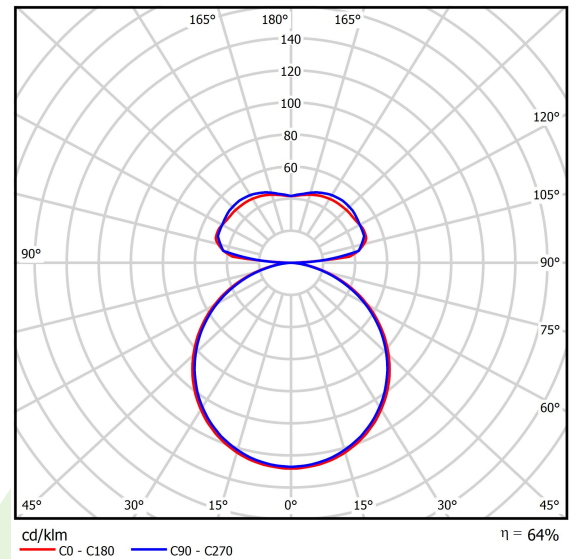

A graph of light