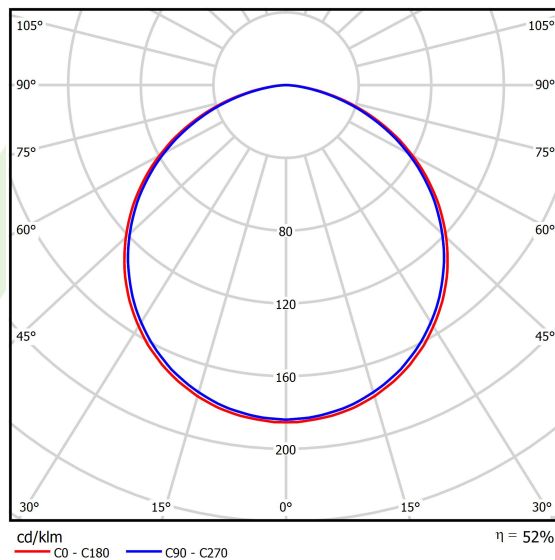

Mechanical data

Assembly	surface mounted on slings
Material	aluminum
Color	RAL 9016 (white)
Diffuser	PLX (PMMA opal)
Impact resistant	IK04
Dimensions [mm]	1170 x 1043 x 85

A graph of light

Accessories

Index 6E1-500OKW1P-5

Name SUSPENSION NEW TYPE-J 34
LENGHT 1,5M WIRE 5X 1-POINT

Index 6E1-8670-B-1,5

Name SUSPENSION NEW TYPE-E
LENGHT-1,5 METER WITHOUT
WIRE 1-POINT

Luminous flux tolerance +/- 10%. Power tolerance +/- 10%.
Technical data may be changed. Photos of the luminaires may differ from reality.
Date of last update: 11-05-2022