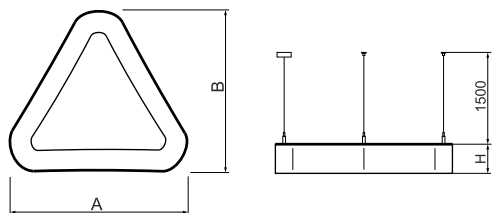

## Product information

Category	Architectural luminaires
Family	ARTSHAPE THREE LED
Name	ARTSHAPE THREE LED LARGE EDGE SUSPENDED 6000 PLX EDD 34 840 / S-1,5M
Index	19.3006.3007.34

## Light and electrical data

Light source	LED
Luminous flux LED [lm]	5940
LED power [W]	46
Luminaire luminous flux [lm]	3115
Power of luminaire [W]	50
Luminaire's light efficiency [lm/W]	62,3
Color of the light [K]	4000
CRI	>80
SDCM (LED sources)	3
Beam angle [°]	(C0-C180) / (C90-C270) - 113,4° / 111,8°
Photobiological risk class (IEC/EN 62471)	RG0
Protection against electric shock	I
Protection degree	IP40
Voltage	220..240 V, 50..60 Hz
Lifetime of LED sources [h]	60000
Lx/By	L80/B10
Operating temperature range [°C]	0 ÷ 30
Driver	DIM DALI (EDD)
Power factor cos φ	>0,95
Circuit load capacity	12 (B10), 20 (B16), 20 (C10), 32 (C16)

**Mechanical data**

Assembly	surface mounted on slings
Material	aluminum
Color	RAL 9016 (white)
Diffuser	PLX (PMMA opal)
Impact resistant	IK04
Dimensions [mm]	1170 x 1043 x 85

**A graph of light**

**Accessories**

Index 6E1-500OKW1P-5

Name SUSPENSION NEW TYPE-J 34  
LENGHT 1,5M WIRE 5X 1-POINT

Index 6E1-8670-B-1,5

Name SUSPENSION NEW TYPE-E  
LENGHT-1,5 METER WITHOUT  
WIRE 1-POINT

Luminous flux tolerance +/- 10%. Power tolerance +/- 10%.  
 Technical data may be changed. Photos of the luminaires may differ from reality.  
 Date of last update: 11-05-2022