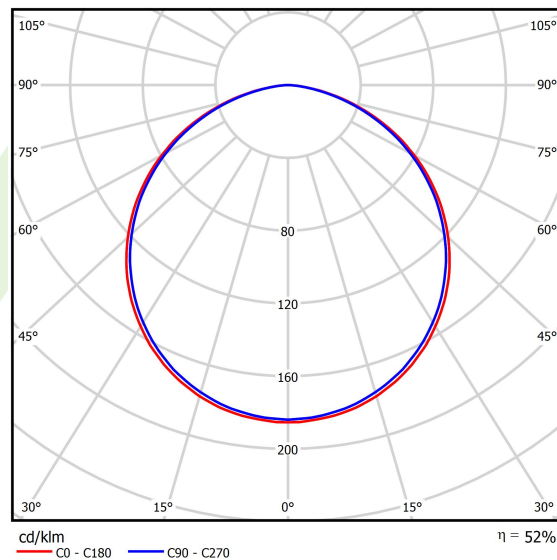

## Light and electrical data

Light source	LED
Luminous flux LED [lm]	5940
LED power [W]	46
Luminaire luminous flux [lm]	3115
Power of luminaire [W]	50
Luminaire's light efficiency [lm/W]	62,3
Color of the light [K]	4000
CRI	>80
SDCM (LED sources)	3
Beam angle [°]	(C0-C180) / (C90-C270) - 113,4° / 111,8°
Photobiological risk class (IEC/EN 62471)	RG0
Protection against electric shock	I
Protection degree	IP40
Voltage	220..240 V, 50..60 Hz
Lifetime of LED sources [h]	60000
Lx/By	L80/B10
Operating temperature range [°C]	0 ÷ 30
Driver	standard on/off (E)
Power factor cos φ	>0,95
Circuit load capacity	16 (B10), 26 (B16), 23 (C10), 37 (C16)

## A graph of light