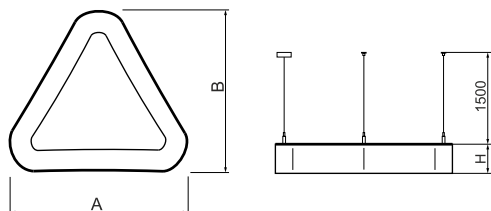

Product information

Category	Architectural luminaires
Family	ARTSHAPE THREE LED
Name	ARTSHAPE THREE LED MEDIUM EDGE SUSPENDED 4500 PLX E 34 840 / S-1,5M
Index	19.3006.2008.34

Light and electrical data

Light source	LED
Luminous flux LED [lm]	4455
LED power [W]	32
Luminaire luminous flux [lm]	2336
Power of luminaire [W]	35
Luminaire's light efficiency [lm/W]	66,7
Color of the light [K]	4000
CRI	>80
SDCM (LED sources)	3
Beam angle [°]	(C0-C180) / (C90-C270) - 113,4° / 111,8°
Photobiological risk class (IEC/EN 62471)	RG0
Protection against electric shock	I
Protection degree	IP40
Voltage	220..240 V, 50..60 Hz
Lifetime of LED sources [h]	60000
Lx/By	L80/B10
Operating temperature range [°C]	0 ÷ 30
Driver	standard on/off (E)
Power factor cos φ	>0,95
Circuit load capacity	22 (B10), 34 (B16), 33 (C10), 54 (C16)

Mechanical data

Assembly	surface mounted on slings
Material	aluminum
Color	RAL 9016 (white)
Diffuser	PLX (PMMA opal)
Impact resistant	IK04
Dimensions [mm]	900 x 809 x 85

A graph of light

Accessories

Index 6E1-500OKW1P-3

Name SUSPENSION NEW TYPE-J 34
LENGHT 1,5M WIRE 3X 1-POINT

Index 6E1-8670-B-1,5

Name SUSPENSION NEW TYPE-E
LENGHT-1,5 METER WITHOUT
WIRE 1-POINT

Luminous flux tolerance +/- 10%. Power tolerance +/- 10%.
Technical data may be changed. Photos of the luminaires may differ from reality.
Date of last update: 11-05-2022