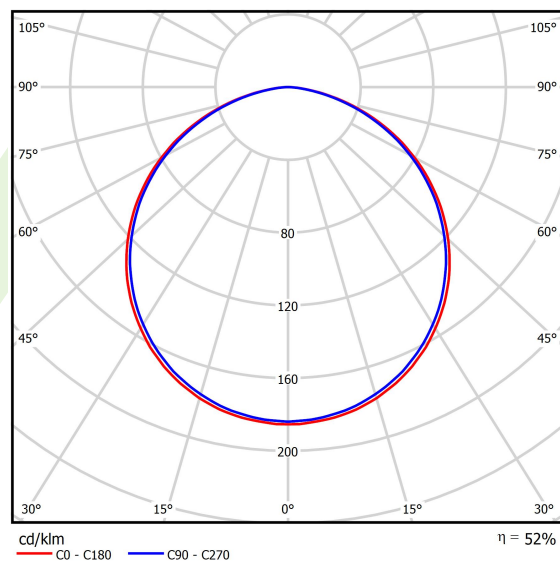

Product information

Category	Architectural luminaires
Family	ARTSHAPE THREE LED
Name	ARTSHAPE THREE LED MEDIUM EDGE SUSPENDED 4500 PLX E 34 840 / S-1,5M
Index	19.3006.2008.34

Light and electrical data

Light source	LED
Luminous flux LED [lm]	4455
LED power [W]	32
Luminaire luminous flux [lm]	2336
Power of luminaire [W]	35
Luminaire's light efficiency [lm/W]	66,7
Color of the light [K]	4000
CRI	>80
SDCM (LED sources)	3
Beam angle [°]	(C0-C180) / (C90-C270) - 113,4° / 111,8°
Photobiological risk class (IEC/EN 62471)	RG0
Protection against electric shock	I
Protection degree	IP40
Voltage	220..240 V, 50..60 Hz
Lifetime of LED sources [h]	60000
Lx/By	L80/B10
Operating temperature range [°C]	0 ÷ 30
Driver	standard on/off (E)
Power factor cos φ	>0,95
Circuit load capacity	22 (B10), 34 (B16), 33 (C10), 54 (C16)

Mechanical data

Assembly	surface mounted on slings
Material	aluminum
Color	RAL 9016 (white)
Diffuser	PLX (PMMA opal)
Impact resistant	IK04
Dimensions [mm]	900 x 809 x 85

A graph of light

Accessories

Index 6E1-500OKW1P-3

Name SUSPENSION NEW TYPE-J 34
LENGHT 1,5M WIRE 3X 1-POINT

Index 6E1-8670-B-1,5

Name SUSPENSION NEW TYPE-E
LENGHT-1,5 METER WITHOUT
WIRE 1-POINT

Luminous flux tolerance +/- 10%. Power tolerance +/- 10%.
Technical data may be changed. Photos of the luminaires may differ from reality.
Date of last update: 11-05-2022