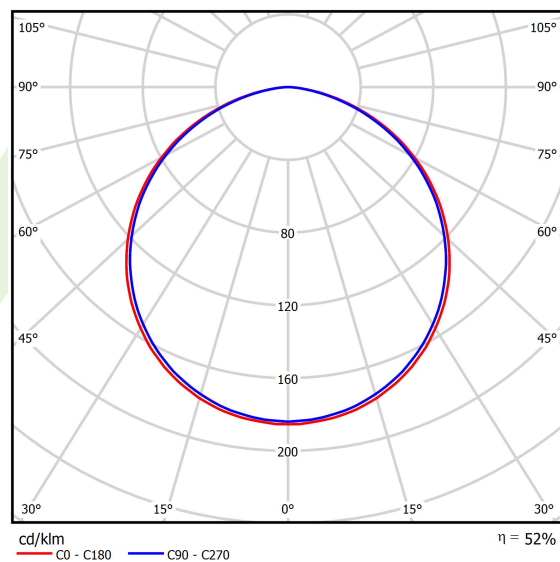

Mechanical data

Assembly	surface mounted on slings
Material	aluminum
Color	RAL 9016 (white)
Diffuser	PLX (PMMA opal)
Impact resistant	IK04
Dimensions [mm]	900 x 809 x 85

A graph of light

Accessories

Index 6E1-500OKW1P-5

Name SUSPENSION NEW TYPE-J 34
LENGHT 1,5M WIRE 5X 1-POINT

Index 6E1-8670-B-1,5

Name SUSPENSION NEW TYPE-E
LENGHT-1,5 METER WITHOUT
WIRE 1-POINT

Luminous flux tolerance +/- 10%. Power tolerance +/- 10%.
Technical data may be changed. Photos of the luminaires may differ from reality.
Date of last update: 11-05-2022