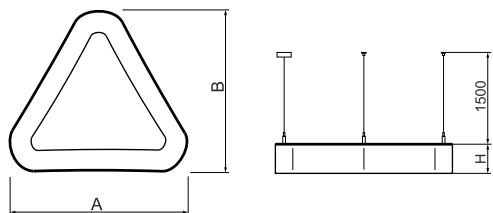

Light source	LED
Luminous flux LED [lm]	4455
LED power [W]	32
Luminaire luminous flux [lm]	2336
Power of luminaire [W]	35
Luminaire's light efficiency [lm/W]	66,7
Color of the light [K]	4000
CRI	>80
SDCM (LED sources)	3
Beam angle [°]	(C0-C180) / (C90-C270) - 113,4° / 111,8°
Photobiological risk class (IEC/EN 62471)	RG0
Protection against electric shock	I
Protection degree	IP40
Voltage	220..240 V, 50..60 Hz
Lifetime of LED sources [h]	60000
Lx/By	L80/B10
Operating temperature range [°C]	0 ÷ 30
Driver	DIM DALI (EDD)
Power factor cos φ	>0,95
Circuit load capacity	14 (B10), 23 (B16), 22 (C10), 35 (C16)

Mechanical data

Assembly	surface mounted on slings
Material	aluminum
Color	RAL 9016 (white)
Diffuser	PLX (PMMA opal)
Impact resistant	IK04
Dimensions [mm]	900 x 809 x 85

A graph of light

Accessories

Index 6E1-500OKW1P-5

Name SUSPENSION NEW TYPE-J 34
LENGHT 1,5M WIRE 5X 1-POINT

Index 6E1-8670-B-1,5

Name SUSPENSION NEW TYPE-E
LENGHT-1,5 METER WITHOUT
WIRE 1-POINT

Luminous flux tolerance +/- 10%. Power tolerance +/- 10%.
 Technical data may be changed. Photos of the luminaires may differ from reality.
 Date of last update: 11-05-2022