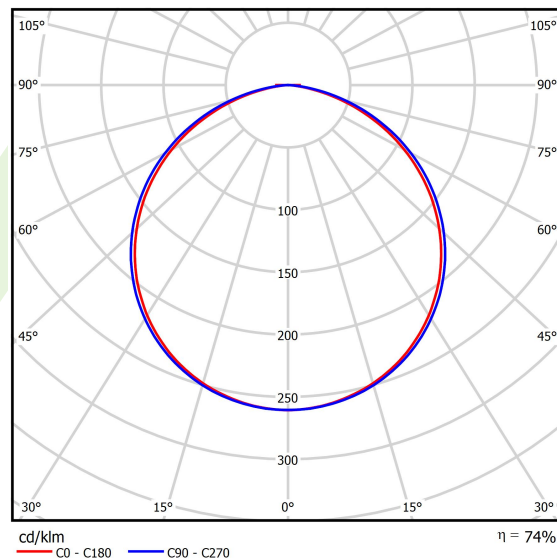

## Light and electrical data

Light source	LED
Luminous flux LED [lm]	6192
LED power [W]	44
Luminaire luminous flux [lm]	4554
Power of luminaire [W]	50
Luminaire's light efficiency [lm/W]	91,1
Color of the light [K]	4000
CRI	>80
SDCM (LED sources)	3
Beam angle [°]	(C0-C180) / (C90-C270) - 111,2° / 114,2°
Photobiological risk class (IEC/EN 62471)	RG0
Protection against electric shock	I
Protection degree	IP20
Voltage	220..240 V, 50..60 Hz
Lifetime of LED sources [h]	60000
Lx/By	L80/B10
Operating temperature range [°C]	0 ÷ 30
Driver	standard on/off (E)
Power factor cos φ	>0,95
Circuit load capacity	16 (B10), 26 (B16), 23 (C10), 37 (C16)

## A graph of light