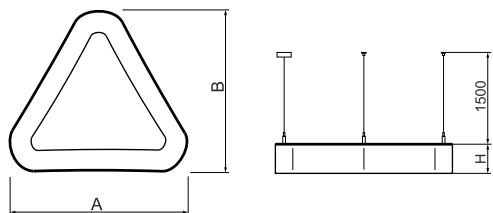

## Product information

Category	Architectural luminaires
Family	ARTSHAPE THREE LED
Name	ARTSHAPE THREE LED SMALL FULL SUSPENDED 6000 PLX E 34 840 / S-1,5M
Index	19.3006.1021.34

## Light and electrical data

Light source	LED
Luminous flux LED [lm]	6192
LED power [W]	44
Luminaire luminous flux [lm]	4554
Power of luminaire [W]	50
Luminaire's light efficiency [lm/W]	91,1
Color of the light [K]	4000
CRI	>80
SDCM (LED sources)	3
Beam angle [°]	(C0-C180) / (C90-C270) - 111,2° / 114,2°
Photobiological risk class (IEC/EN 62471)	RG0
Protection against electric shock	I
Protection degree	IP20
Voltage	220..240 V, 50..60 Hz
Lifetime of LED sources [h]	60000
Lx/By	L80/B10
Operating temperature range [°C]	0 ÷ 30
Driver	standard on/off (E)
Power factor cos φ	>0,95
Circuit load capacity	16 (B10), 26 (B16), 23 (C10), 37 (C16)

## Mechanical data

Assembly	surface mounted on slings
Material	aluminum
Color	RAL 9016 (white)
Diffuser	PLX (PMMA opal)
Impact resistant	IK04
Weight [kg]	4,63
Dimensions [mm]	630 x 575 x 85

## Accessories

Index 6E1-500OKW1P-3

Name SUSPENSION NEW TYPE-J 34  
LENGHT 1,5M WIRE 3X 1-POINT

Index 6E1-8670-B-1,5

Name SUSPENSION NEW TYPE-E  
LENGHT-1,5 METER WITHOUT  
WIRE 1-POINT

Luminous flux tolerance +/- 10%. Power tolerance +/- 10%.  
 Technical data may be changed. Photos of the luminaires may differ from reality.  
 Date of last update: 11-05-2022