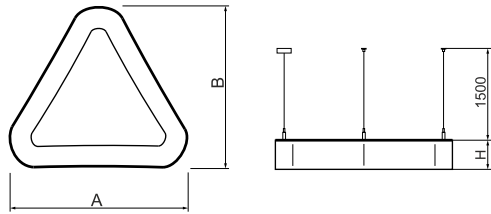

Product information

Category	Architectural luminaires
Family	ARTSHAPE THREE LED
Name	ARTSHAPE THREE LED SMALL EDGE SUSPENDED 6000 PLX EDD 34 840 / S-1,5M
Index	19.3006.1013.34

Light and electrical data

Light source	LED
Luminous flux LED [lm]	5940
LED power [W]	46
Luminaire luminous flux [lm]	3115
Power of luminaire [W]	50
Luminaire's light efficiency [lm/W]	62,3
Color of the light [K]	4000
CRI	>80
SDCM (LED sources)	3
Beam angle [°]	(C0-C180) / (C90-C270) - 113,4° / 111,8°
Photobiological risk class (IEC/EN 62471)	RG0
Protection against electric shock	I
Protection degree	IP40
Voltage	220..240 V, 50..60 Hz
Lifetime of LED sources [h]	60000
Lx/By	L80/B10
Operating temperature range [°C]	0 ÷ 30
Driver	DIM DALI (EDD)
Power factor cos φ	>0,95
Circuit load capacity	12 (B10), 20 (B16), 20 (C10), 32 (C16)

Mechanical data

Assembly	surface mounted on slings
Material	aluminum
Color	RAL 9016 (white)
Diffuser	PLX (PMMA opal)
Impact resistant	IK04
Dimensions [mm]	630 x 575 x 85

A graph of light

Accessories

Index 6E1-500OKW1P-5

Name SUSPENSION NEW TYPE-J 34
LENGHT 1,5M WIRE 5X 1-POINT

Index 6E1-8670-B-1,5

Name SUSPENSION NEW TYPE-E
LENGHT-1,5 METER WITHOUT
WIRE 1-POINT

Luminous flux tolerance +/- 10%. Power tolerance +/- 10%.
Technical data may be changed. Photos of the luminaires may differ from reality.
Date of last update: 11-05-2022