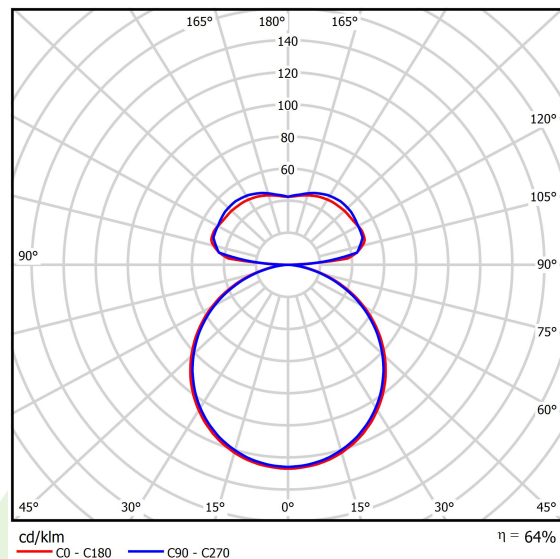

A graph of light