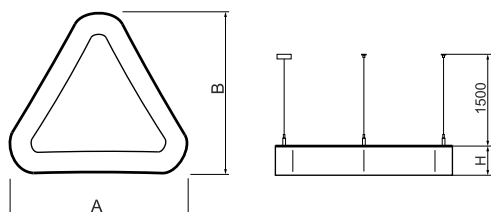

Product information

Category	Architectural luminaires
Family	ARTSHAPE THREE LED
Name	ARTSHAPE THREE LED SMALL EDGE UP&DOWN 2800/6000 PLX E 34 840 / S-1,5M
Index	19.3006.1019.34

Light and electrical data

Light source	LED
Luminous flux LED [lm]	2888/5940
LED power [W]	22/46
Luminaire luminous flux [lm]	5639
Power of luminaire [W]	75
Luminaire's light efficiency [lm/W]	75,2
Color of the light [K]	4000
CRI	>80
SDCM (LED sources)	4
Beam angle [°]	(C0-C180) / (C90-C270) - 113,4° / 111,8°
Protection against electric shock	I
Protection degree	IP40
Voltage	220..240 V, 50..60 Hz
Lifetime of LED sources [h]	35000
Lx/By	L80/B10
Operating temperature range [°C]	0 ÷ 30
Driver	standard on/off (E)
Power factor cos φ	>0,95
Circuit load capacity	6 (B10), 11 (B16), 9 (C10), 15 (C16)

Mechanical data

Assembly	surface mounted on slings
Material	aluminum
Color	RAL 9016 (white)
Diffuser	PLX (PMMA opal)
Impact resistant	IK04
Dimensions [mm]	630 x 575 x 85

A graph of light

Accessories

Index 6E1-500OKW1P-3

Name SUSPENSION NEW TYPE-J 34
LENGHT 1,5M WIRE 3X 1-POINT

Index 6E1-8670-B-1,5

Name SUSPENSION NEW TYPE-E
LENGHT-1,5 METER WITHOUT
WIRE 1-POINT

Luminous flux tolerance +/- 10%. Power tolerance +/- 10%.
 Technical data may be changed. Photos of the luminaires may differ from reality.
 Date of last update: 11-05-2022