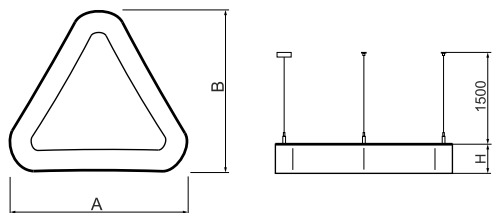

Product information

Category	Architectural luminaires
Family	ARTSHAPE THREE LED
Name	ARTSHAPE THREE LED SMALL EDGE SUSPENDED 6000 PLX E 34 830 / S-1,5M
Index	19.3006.1008.34

Light and electrical data

Light source	LED
Luminous flux LED [lm]	5681
LED power [W]	46
Luminaire luminous flux [lm]	2979
Power of luminaire [W]	50
Luminaire's light efficiency [lm/W]	59,6
Color of the light [K]	3000
CRI	>80
SDCM (LED sources)	3
Beam angle [°]	(C0-C180) / (C90-C270) - 113,4° / 111,8°
Photobiological risk class (IEC/EN 62471)	RG0
Protection against electric shock	I
Protection degree	IP40
Voltage	220..240 V, 50..60 Hz
Lifetime of LED sources [h]	60000
Lx/By	L80/B10
Operating temperature range [°C]	0 ÷ 30
Driver	standard on/off (E)
Power factor cos φ	>0,95
Circuit load capacity	16 (B10), 26 (B16), 23 (C10), 37 (C16)

Mechanical data

Assembly	surface mounted on slings
Material	aluminum
Color	RAL 9016 (white)
Diffuser	PLX (PMMA opal)
Impact resistant	IK04
Weight [kg]	5,1
Dimensions [mm]	630 x 575 x 85

A graph of light

Accessories

Index 6E1-500OKW1P-3

Name SUSPENSION NEW TYPE-J 34
LENGHT 1,5M WIRE 3X 1-POINT

Index 6E1-8670-B-1,5

Name SUSPENSION NEW TYPE-E
LENGHT-1,5 METER WITHOUT
WIRE 1-POINT

Luminous flux tolerance +/- 10%. Power tolerance +/- 10%.
Technical data may be changed. Photos of the luminaires may differ from reality.
Date of last update: 11-05-2022