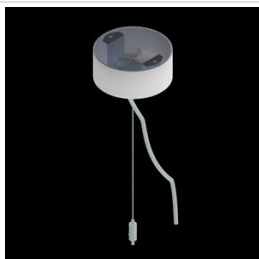

Accessories

Index 6E1-500OKW1P-3

Name SUSPENSION NEW TYPE-J 34
LENGHT 1,5M WIRE 3X 1-POINT