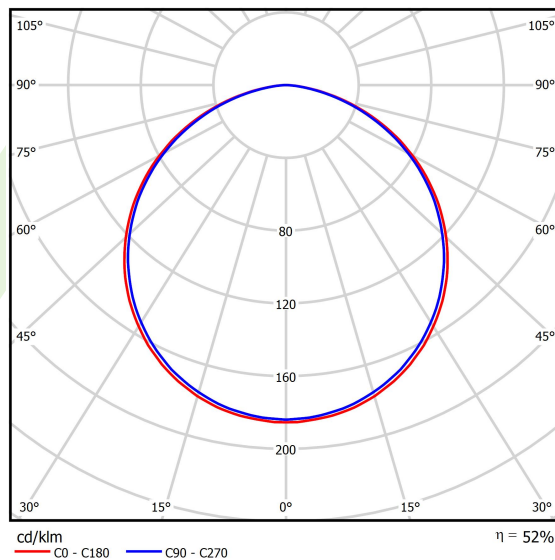

Product information

Category	Architectural luminaires
Family	ARTSHAPE THREE LED
Name	ARTSHAPE THREE LED SMALL EDGE SUSPENDED 6000 PLX E 34 830 / S-1,5M
Index	19.3006.1008.34

Light and electrical data

Light source	LED
Luminous flux LED [lm]	5681
LED power [W]	46
Luminaire luminous flux [lm]	2979
Power of luminaire [W]	50
Luminaire's light efficiency [lm/W]	59,6
Color of the light [K]	3000
CRI	>80
SDCM (LED sources)	3
Beam angle [°]	(C0-C180) / (C90-C270) - 113,4° / 111,8°
Photobiological risk class (IEC/EN 62471)	RG0
Protection against electric shock	I
Protection degree	IP40
Voltage	220..240 V, 50..60 Hz
Lifetime of LED sources [h]	60000
Lx/By	L80/B10
Operating temperature range [°C]	0 ÷ 30
Driver	standard on/off (E)
Power factor cos φ	>0,95
Circuit load capacity	16 (B10), 26 (B16), 23 (C10), 37 (C16)

Mechanical data

Assembly	surface mounted on slings
Material	aluminum
Color	RAL 9016 (white)
Diffuser	PLX (PMMA opal)
Impact resistant	IK04
Weight [kg]	5,1
Dimensions [mm]	630 x 575 x 85

A graph of light

Accessories

Index 6E1-500OKW1P-3

Name SUSPENSION NEW TYPE-J 34
LENGHT 1,5M WIRE 3X 1-POINT

Index 6E1-8670-B-1,5

Name SUSPENSION NEW TYPE-E
LENGHT-1,5 METER WITHOUT
WIRE 1-POINT

Luminous flux tolerance +/- 10%. Power tolerance +/- 10%.
Technical data may be changed. Photos of the luminaires may differ from reality.
Date of last update: 11-05-2022