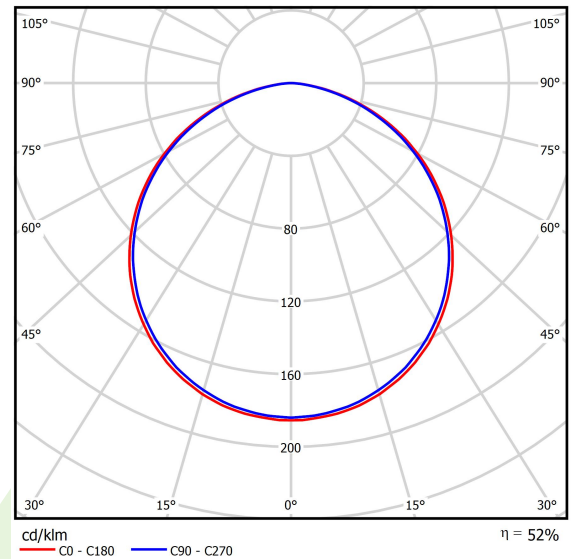

Product information

Category	Architectural luminaires
Family	ARTSHAPE LINE LED
Name	ARTSHAPE LINE LED LARGE SUSPENDED TW 4000 PLX EDD 34 827-865 / S-1,5M
Index	19.3000.3007.34

Light and electrical data

Light source	LED
Luminous flux LED [lm]	4080
LED power [W]	36
Luminaire luminous flux [lm]	2140
Power of luminaire [W]	39
Luminaire's light efficiency [lm/W]	54,9
Color of the light [K]	2700 ÷ 6500
CRI	>80
SDCM (LED sources)	4
Beam angle [°]	(C0-C180) / (C90-C270) - 113,4° / 111,8°
Protection against electric shock	I
Protection degree	IP40
Voltage	220..240 V, 50..60 Hz
Lifetime of LED sources [h]	60000
Lx/By	L80/B10
Operating temperature range [°C]	0 ÷ 30
Driver	DIM DALI (EDD)
Power factor cos φ	>0,95
Circuit load capacity	13 (B10), 21 (B16), 22 (C10), 36 (C16)

Mechanical data

Assembly	surface mounted on slings
Material	aluminum
Color	RAL 9016 (white)
Diffuser	PLX (PMMA opal)
Impact resistant	IK04
Dimensions [mm]	1640 x 80 x 80

A graph of light

Accessories

Index 6E1-500OKW1P-5

Name SUSPENSION NEW TYPE-J 34
LENGHT 1,5M WIRE 5X 1-POINT

Index 6E1-8670-B-1,5

Name SUSPENSION NEW TYPE-E
LENGHT-1,5 METER WITHOUT
WIRE 1-POINT

Luminous flux tolerance +/- 10%. Power tolerance +/- 10%.
Technical data may be changed. Photos of the luminaires may differ from reality.
Date of last update: 10-08-2022