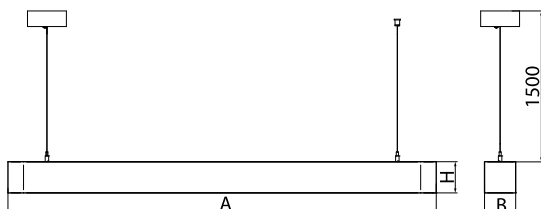

Product information

Category	Architectural luminaires
Family	ARTSHAPE LINE LED
Name	ARTSHAPE LINE LED LARGE SUSPENDED TW 4000 PLX EDD 34 827-865 / S-1,5M
Index	19.3000.3007.34

Light and electrical data

Light source	LED
Luminous flux LED [lm]	4080
LED power [W]	36
Luminaire luminous flux [lm]	2140
Power of luminaire [W]	39
Luminaire's light efficiency [lm/W]	54,9
Color of the light [K]	2700 ÷ 6500
CRI	>80
SDCM (LED sources)	4
Beam angle [°]	(C0-C180) / (C90-C270) - 113,4° / 111,8°
Protection against electric shock	I
Protection degree	IP40
Voltage	220..240 V, 50..60 Hz
Lifetime of LED sources [h]	60000
Lx/By	L80/B10
Operating temperature range [°C]	0 ÷ 30
Driver	DIM DALI (EDD)
Power factor cos φ	>0,95
Circuit load capacity	13 (B10), 21 (B16), 22 (C10), 36 (C16)

Mechanical data

Assembly	surface mounted on slings
Material	aluminum
Color	RAL 9016 (white)
Diffuser	PLX (PMMA opal)
Impact resistant	IK04
Dimensions [mm]	1640 x 80 x 80

A graph of light

Accessories

Index 6E1-500OKW1P-5

Name SUSPENSION NEW TYPE-J 34
LENGHT 1,5M WIRE 5X 1-POINT

Index 6E1-8670-B-1,5

Name SUSPENSION NEW TYPE-E
LENGHT-1,5 METER WITHOUT
WIRE 1-POINT

Luminous flux tolerance +/- 10%. Power tolerance +/- 10%.
Technical data may be changed. Photos of the luminaires may differ from reality.
Date of last update: 10-08-2022