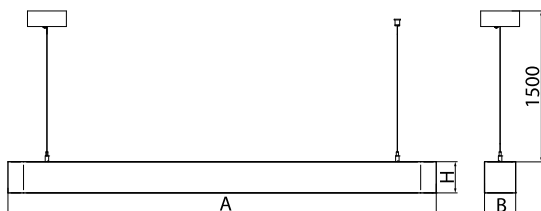

Light source	LED
Luminous flux LED [lm]	2760
LED power [W]	24
Luminaire luminous flux [lm]	1447
Power of luminaire [W]	27
Luminaire's light efficiency [lm/W]	53,6
Color of the light [K]	2700 ÷ 6500
CRI	>80
SDCM (LED sources)	4
Beam angle [°]	(C0-C180) / (C90-C270) - 113,4° / 111,8°
Protection against electric shock	I
Protection degree	IP40
Voltage	220..240 V, 50..60 Hz
Lifetime of LED sources [h]	60000
Lx/By	L80/B10
Operating temperature range [°C]	0 ÷ 30
Driver	DIM DALI (EDD)
Power factor cos φ	>0,95
Circuit load capacity	13 (B10), 21 (B16), 22 (C10), 36 (C16)

Mechanical data

Assembly	surface mounted on slings
Material	aluminum
Color	RAL 9016 (white)
Diffuser	PLX (PMMA opal)
Impact resistant	IK04
Dimensions [mm]	1100 x 80 x 80

A graph of light

Accessories

Index 6E1-500OKW1P-5

Name SUSPENSION NEW TYPE-J 34
LENGHT 1,5M WIRE 5X 1-POINT

Index 6E1-8670-B-1,5

Name SUSPENSION NEW TYPE-E
LENGHT-1,5 METER WITHOUT
WIRE 1-POINT

Luminous flux tolerance +/- 10%. Power tolerance +/- 10%.
Technical data may be changed. Photos of the luminaires may differ from reality.
Date of last update: 10-08-2022