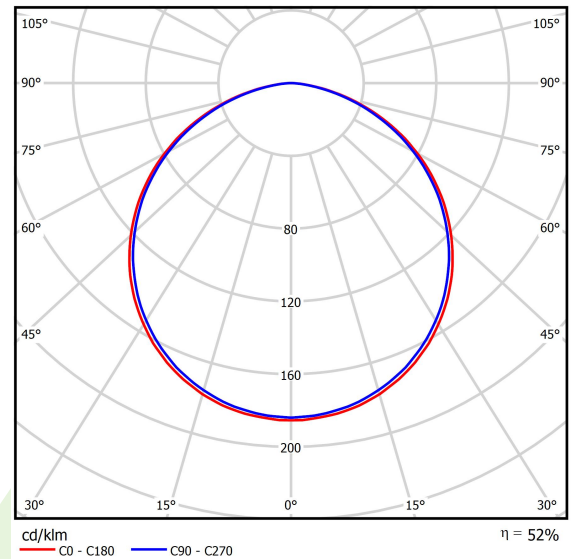

A graph of light