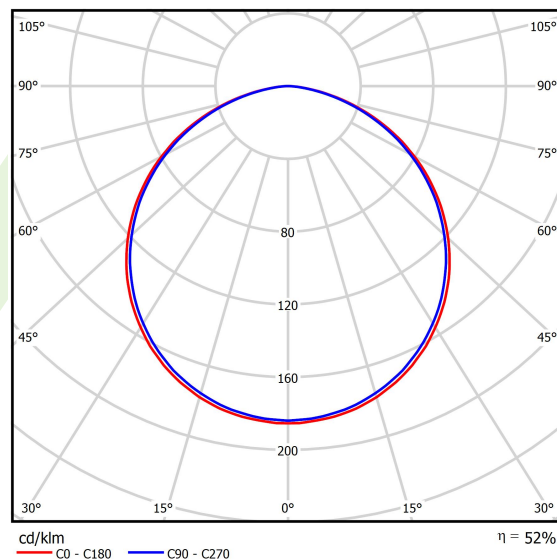

Product information

Category	Architectural luminaires
Family	ARTSHAPE LINE LED
Name	ARTSHAPE LINE LED MEDIUM SUSPENDED 4000 PLX E 34 840 / S-1,5M
Index	19.3000.2005.34

Light and electrical data

Light source	LED
Luminous flux LED [lm]	3960
LED power [W]	28
Luminaire luminous flux [lm]	2077
Power of luminaire [W]	32
Luminaire's light efficiency [lm/W]	64,9
Color of the light [K]	4000
CRI	>80
SDCM (LED sources)	3
Beam angle [°]	(C0-C180) / (C90-C270) - 113,4° / 111,8°
Photobiological risk class (IEC/EN 62471)	RG0
Protection against electric shock	I
Protection degree	IP40
Voltage	220..240 V, 50..60 Hz
Lifetime of LED sources [h]	60000
Lx/By	L80/B10
Operating temperature range [°C]	0 ÷ 30
Driver	standard on/off (E)
Power factor cos φ	>0,95
Circuit load capacity	22 (B10), 34 (B16), 33 (C10), 54 (C16)

Mechanical data

Assembly	surface mounted on slings
Material	aluminum
Color	RAL 9016 (white)
Diffuser	PLX (PMMA opal)
Impact resistant	IK04
Weight [kg]	2,65
Dimensions [mm]	1100 x 80 x 80

A graph of light

Accessories

Index 6E1-500OKW1P-3

Name SUSPENSION NEW TYPE-J 34
LENGHT 1,5M WIRE 3X 1-POINT

Index 6E1-8670-B-1,5

Name SUSPENSION NEW TYPE-E
LENGHT-1,5 METER WITHOUT
WIRE 1-POINT

Luminous flux tolerance +/- 10%. Power tolerance +/- 10%.
Technical data may be changed. Photos of the luminaires may differ from reality.
Date of last update: 10-08-2022