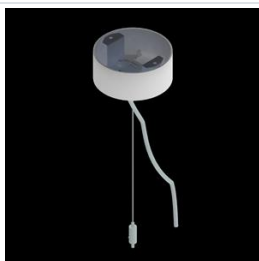

Product: ARTSHAPE LINE LED MEDIUM SUSPENDED 4000 PLX E 34 840 / S-1,5M**Index:** 19.3000.2005.34

Description

Modernistic architectural luminaire in shapes of popular geometrical figures and fashionable design of simple form. The luminaire is adjusted to be mounted on slings. It is equipped with highly efficient LED light sources. Various options of luminous flux and colour temperature are available. The sides of the shade are made of thin-walled aluminium profile. In combination with a possibility of painting according to RAL palette, the luminaires allow to achieve a unique arrangement of various premises. Perfectly even surface-emitting is made of material which has very good light transmittance factor and has good diffusion parameters. This luminaire is dedicated to room of high stylistic requirements. It is perfect for hotel atrium, office receptions, architectural studios, conference rooms or halls and corridors in exclusive buildings as well as for theatres or modern shops in shopping centres.

Mechanical data

Assembly	surface mounted on slings
Material	aluminum
Color	RAL 9016 (white)
Diffuser	PLX (PMMA opal)
Impact resistant	IK04
Weight [kg]	2,65
Dimensions [mm]	1100 x 80 x 80

A graph of light

Accessories

Index 6E1-500OKW1P-3

Name SUSPENSION NEW TYPE-J 34
LENGHT 1,5M WIRE 3X 1-POINT

Index 6E1-8670-B-1,5

Name SUSPENSION NEW TYPE-E
LENGHT-1,5 METER WITHOUT
WIRE 1-POINT

Luminous flux tolerance +/- 10%. Power tolerance +/- 10%.
Technical data may be changed. Photos of the luminaires may differ from reality.
Date of last update: 10-08-2022