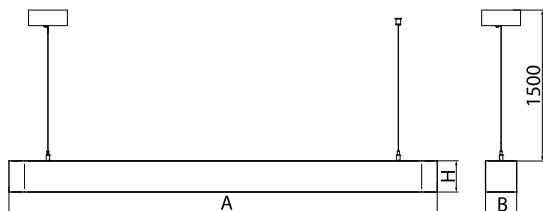

Product information

Category	Architectural luminaires
Family	ARTSHAPE LINE LED
Name	ARTSHAPE LINE LED MEDIUM SUSPENDED 4000 PLX E 34 840 / S-1,5M
Index	19.3000.2005.34

Light and electrical data

Light source	LED
Luminous flux LED [lm]	3960
LED power [W]	28
Luminaire luminous flux [lm]	2077
Power of luminaire [W]	32
Luminaire's light efficiency [lm/W]	64,9
Color of the light [K]	4000
CRI	>80
SDCM (LED sources)	3
Beam angle [°]	(C0-C180) / (C90-C270) - 113,4° / 111,8°
Photobiological risk class (IEC/EN 62471)	RG0
Protection against electric shock	I
Protection degree	IP40
Voltage	220..240 V, 50..60 Hz
Lifetime of LED sources [h]	60000
Lx/By	L80/B10
Operating temperature range [°C]	0 ÷ 30
Driver	standard on/off (E)
Power factor cos φ	>0,95
Circuit load capacity	22 (B10), 34 (B16), 33 (C10), 54 (C16)

Mechanical data

Assembly	surface mounted on slings
Material	aluminum
Color	RAL 9016 (white)
Diffuser	PLX (PMMA opal)
Impact resistant	IK04
Weight [kg]	2,65
Dimensions [mm]	1100 x 80 x 80

A graph of light

Accessories

Index 6E1-500OKW1P-3

Name SUSPENSION NEW TYPE-J 34
LENGHT 1,5M WIRE 3X 1-POINT

Index 6E1-8670-B-1,5

Name SUSPENSION NEW TYPE-E
LENGHT-1,5 METER WITHOUT
WIRE 1-POINT

Luminous flux tolerance +/- 10%. Power tolerance +/- 10%.
Technical data may be changed. Photos of the luminaires may differ from reality.
Date of last update: 10-08-2022