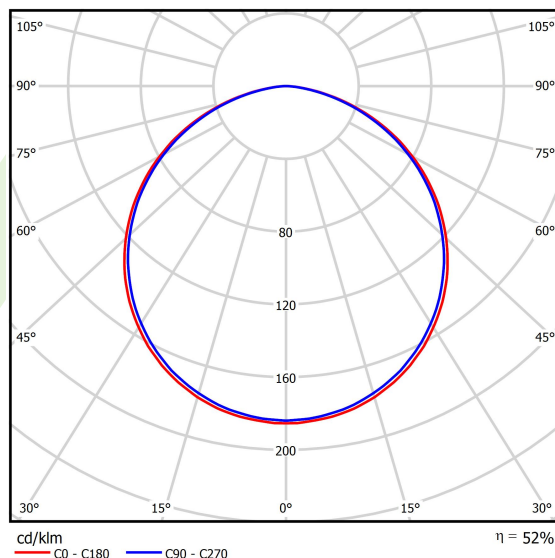

Product information

Category	Architectural luminaires
Family	ARTSHAPE LINE LED
Name	ARTSHAPE LINE LED SMALL SUSPENDED 2000 PLX E 34 840 / S-1,5M
Index	19.3000.1002.34

Light and electrical data

Light source	LED
Luminous flux LED [lm]	1980
LED power [W]	14
Luminaire luminous flux [lm]	1038
Power of luminaire [W]	16
Luminaire's light efficiency [lm/W]	64,9
Color of the light [K]	4000
CRI	>80
SDCM (LED sources)	3
Beam angle [°]	(C0-C180) / (C90-C270) - 113,4° / 111,8°
Photobiological risk class (IEC/EN 62471)	RG0
Protection against electric shock	I
Protection degree	IP40
Voltage	220..240 V, 50..60 Hz
Lifetime of LED sources [h]	60000
Lx/By	L80/B10
Operating temperature range [°C]	0 ÷ 30
Driver	standard on/off (E)
Power factor cos φ	>0,95
Circuit load capacity	80 (B10), 128 (B16), 80 (C10), 128 (C16)

Mechanical data

Assembly	surface mounted on slings
Material	aluminum
Color	RAL 9016 (white)
Diffuser	PLX (PMMA opal)
Impact resistant	IK04
Weight [kg]	1,39
Dimensions [mm]	560 x 80 x 80

A graph of light

Accessories

Index 6E1-500OKW1P-3

Name SUSPENSION NEW TYPE-J 34
LENGHT 1,5M WIRE 3X 1-POINT

Index 6E1-8670-B-1,5

Name SUSPENSION NEW TYPE-E
LENGHT-1,5 METER WITHOUT
WIRE 1-POINT

Luminous flux tolerance +/- 10%. Power tolerance +/- 10%.
Technical data may be changed. Photos of the luminaires may differ from reality.
Date of last update: 10-08-2022