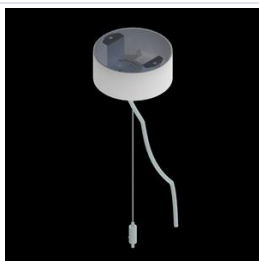

Product information

Category	Architectural luminaires
Family	ARTSHAPE LINE LED
Name	ARTSHAPE LINE LED SMALL SUSPENDED 2000 PLX E 34 840 / S-1,5M
Index	19.3000.1002.34

Light and electrical data

Light source	LED
Luminous flux LED [lm]	1980
LED power [W]	14
Luminaire luminous flux [lm]	1038
Power of luminaire [W]	16
Luminaire's light efficiency [lm/W]	64,9
Color of the light [K]	4000
CRI	>80
SDCM (LED sources)	3
Beam angle [°]	(C0-C180) / (C90-C270) - 113,4° / 111,8°
Photobiological risk class (IEC/EN 62471)	RG0
Protection against electric shock	I
Protection degree	IP40
Voltage	220..240 V, 50..60 Hz
Lifetime of LED sources [h]	60000
Lx/By	L80/B10
Operating temperature range [°C]	0 ÷ 30
Driver	standard on/off (E)
Power factor cos φ	>0,95
Circuit load capacity	80 (B10), 128 (B16), 80 (C10), 128 (C16)

Mechanical data

Assembly	surface mounted on slings
Material	aluminum
Color	RAL 9016 (white)
Diffuser	PLX (PMMA opal)
Impact resistant	IK04
Weight [kg]	1,39
Dimensions [mm]	560 x 80 x 80

A graph of light

Accessories

Index 6E1-500OKW1P-3

Name SUSPENSION NEW TYPE-J 34
LENGHT 1,5M WIRE 3X 1-POINT

Index 6E1-8670-B-1,5

Name SUSPENSION NEW TYPE-E
LENGHT-1,5 METER WITHOUT
WIRE 1-POINT

Luminous flux tolerance +/- 10%. Power tolerance +/- 10%.
Technical data may be changed. Photos of the luminaires may differ from reality.
Date of last update: 10-08-2022