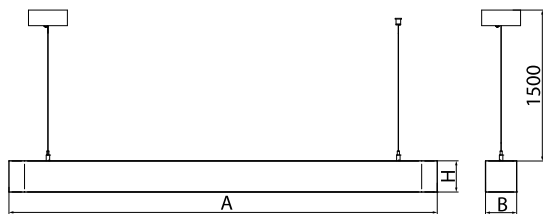

Product information

Category	Architectural luminaires
Family	ARTSHAPE LINE LED
Name	ARTSHAPE LINE LED SMALL SUSPENDED 2000 PLX E 34 840 / S-1,5M
Index	19.3000.1002.34

Light and electrical data

Light source	LED
Luminous flux LED [lm]	1980
LED power [W]	14
Luminaire luminous flux [lm]	1038
Power of luminaire [W]	16
Luminaire's light efficiency [lm/W]	64,9
Color of the light [K]	4000
CRI	>80
SDCM (LED sources)	3
Beam angle [°]	(C0-C180) / (C90-C270) - 113,4° / 111,8°
Photobiological risk class (IEC/EN 62471)	RG0
Protection against electric shock	I
Protection degree	IP40
Voltage	220..240 V, 50..60 Hz
Lifetime of LED sources [h]	60000
Lx/By	L80/B10
Operating temperature range [°C]	0 ÷ 30
Driver	standard on/off (E)
Power factor cos φ	>0,95
Circuit load capacity	80 (B10), 128 (B16), 80 (C10), 128 (C16)

Mechanical data

Assembly	surface mounted on slings
Material	aluminum
Color	RAL 9016 (white)
Diffuser	PLX (PMMA opal)
Impact resistant	IK04
Weight [kg]	1,39
Dimensions [mm]	560 x 80 x 80

A graph of light

Accessories

Index 6E1-500OKW1P-3

Name SUSPENSION NEW TYPE-J 34
LENGHT 1,5M WIRE 3X 1-POINT

Index 6E1-8670-B-1,5

Name SUSPENSION NEW TYPE-E
LENGHT-1,5 METER WITHOUT
WIRE 1-POINT

Luminous flux tolerance +/- 10%. Power tolerance +/- 10%.
Technical data may be changed. Photos of the luminaires may differ from reality.
Date of last update: 10-08-2022