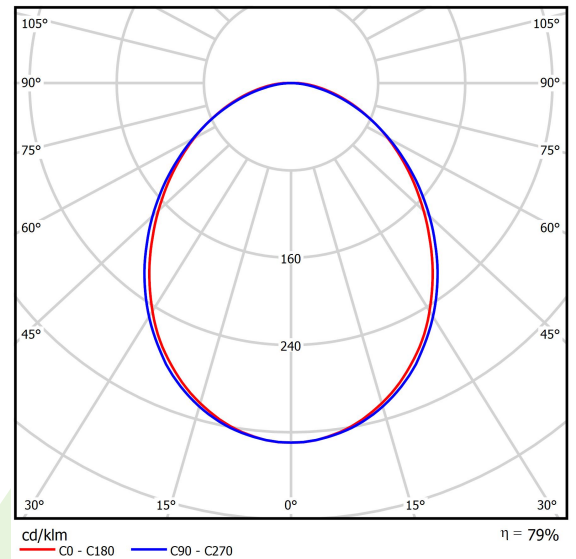

## Light and electrical data

Light source	LED
Luminous flux LED [lm]	18261
LED power [W]	93,6
Luminaire luminous flux [lm]	14408
Power of luminaire [W]	100,5
Luminaire's light efficiency [lm/W]	143,4
Color of the light [K]	4000
CRI	>80
SDCM (LED sources)	3
Beam angle [°]	(C0-C180) / (C90-C270) - 93,8° / 96,6°
Protection against electric shock	I
Protection degree	IP20
Voltage	220..240 V, 50..60 Hz
Lifetime of LED sources [h]	100000 (1) / 147000 (2)
Lx/By	L80/B10 (1) / L70/B50 (2)
Operating temperature range [°C]	5 ÷ 30
Driver	standard on/off (E)
Power factor cos φ	>0,95
Circuit load capacity	7 (B10), 12 (B16), 12 (C10), 19 (C16)

## A graph of light