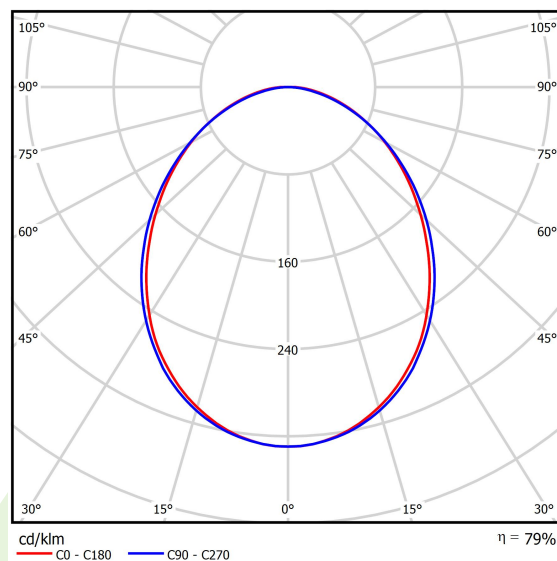

A graph of light