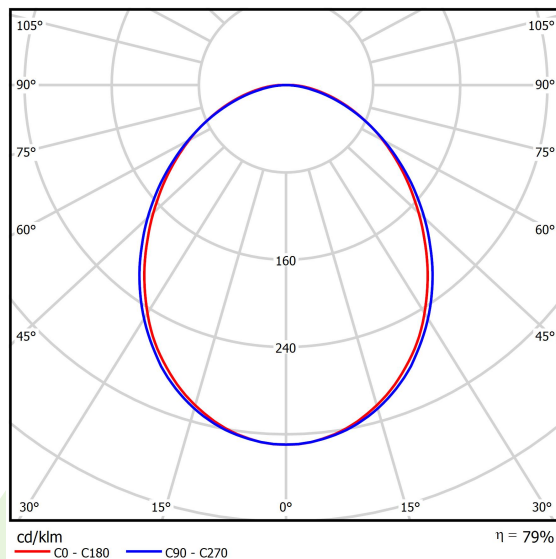

## Light and electrical data

Light source	LED
Luminous flux LED [lm]	17622
LED power [W]	93,6
Luminaire luminous flux [lm]	13904
Power of luminaire [W]	100,5
Luminaire's light efficiency [lm/W]	138,3
Color of the light [K]	3000
CRI	>80
SDCM (LED sources)	3
Beam angle [°]	(C0-C180) / (C90-C270) - 93,8° / 96,6°
Protection against electric shock	I
Protection degree	IP20
Voltage	220..240 V, 50..60 Hz
Lifetime of LED sources [h]	100000 (1) / 147000 (2)
Lx/By	L80/B10 (1) / L70/B50 (2)
Operating temperature range [°C]	5 ÷ 30
Driver	standard on/off (E)
Power factor cos φ	>0,95
Circuit load capacity	7 (B10), 12 (B16), 12 (C10), 19 (C16)

## A graph of light