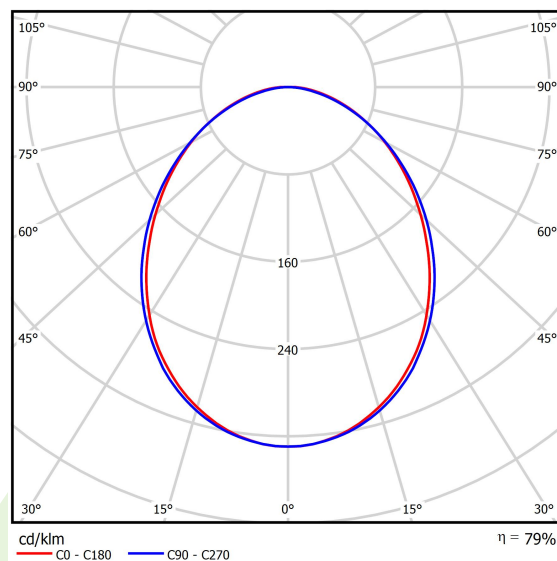

## Light and electrical data

Light source	LED
Luminous flux LED [lm]	17622
LED power [W]	93,6
Luminaire luminous flux [lm]	13904
Power of luminaire [W]	100,5
Luminaire's light efficiency [lm/W]	138,3
Color of the light [K]	3000
CRI	>80
SDCM (LED sources)	3
Beam angle [°]	(C0-C180) / (C90-C270) - 93,8° / 96,6°
Protection against electric shock	I
Protection degree	IP20
Voltage	220..240 V, 50..60 Hz
Lifetime of LED sources [h]	100000 (1) / 147000 (2)
Lx/By	L80/B10 (1) / L70/B50 (2)
Operating temperature range [°C]	5 ÷ 30
Driver	standard on/off (E)
Power factor cos φ	>0,95
Circuit load capacity	7 (B10), 12 (B16), 12 (C10), 19 (C16)

## A graph of light