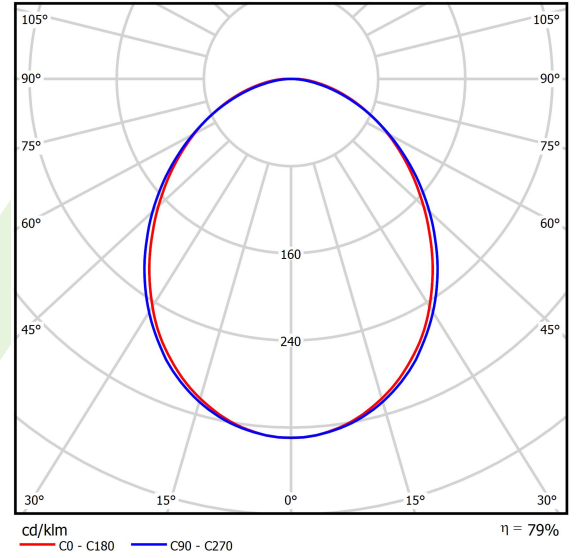

Mechanical data

Assembly	directly mounted to ceiling construction or surface mounted on slings
Material	aluminum
Color	RAL 9016 (white)
Diffuser	PLX (PMMA opal)
Impact resistant	IK04
Dimensions [mm]	2249 x 92 x 86

A graph of light