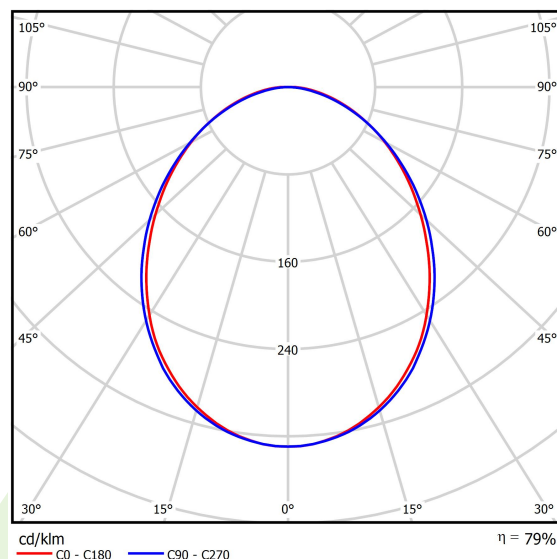

## Light and electrical data

Light source	LED
Luminous flux LED [lm]	17622
LED power [W]	93,6
Luminaire luminous flux [lm]	13904
Power of luminaire [W]	100,5
Luminaire's light efficiency [lm/W]	138,3
Color of the light [K]	3000
CRI	>80
SDCM (LED sources)	3
Beam angle [°]	(C0-C180) / (C90-C270) - 93,8° / 96,6°
Protection against electric shock	I
Protection degree	IP20
Voltage	220..240 V, 50..60 Hz
Lifetime of LED sources [h]	100000 (1) / 147000 (2)
Lx/By	L80/B10 (1) / L70/B50 (2)
Operating temperature range [°C]	5 ÷ 30
Driver	standard on/off (E)
Power factor cos φ	>0,95
Circuit load capacity	7 (B10), 12 (B16), 12 (C10), 19 (C16)

## A graph of light