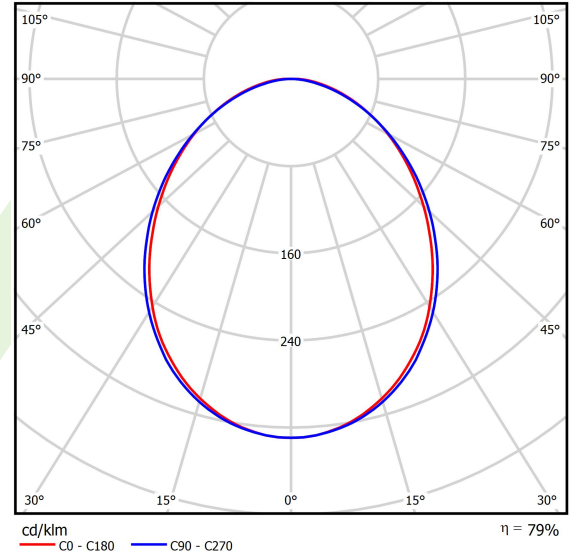

Mechanical data

Assembly	directly mounted to ceiling construction or surface mounted on slings
Material	aluminum
Color	RAL 9016 (white)
Diffuser	PLX (PMMA opal)
Impact resistant	IK04
Dimensions [mm]	2249 x 92 x 86

A graph of light