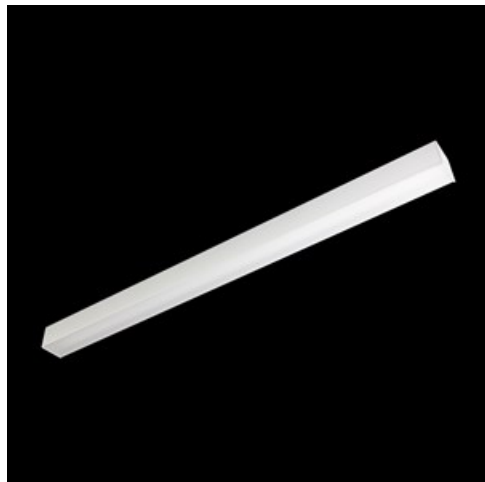

Product: ONLINE LED 17600 PLX E 24 840 LINE-EP / L-2400

Index: 19.3091.0054.24

Description

Luminary to be mounted on suspensions, or directly on solid ceiling construction. The suspended version is equipped with 1500 mm long suspension system that includes smooth regulation of the suspension length. Its body made from anodized aluminum profile. Luminaire is equipped with highly efficient LED sources. Its diffuser is made from white polymethyl methacrylate with a light transparency more than 70%. Optical system creates Lambert diffuse reflection. No frame diffuser is equipped with specially formed latches that match the aluminum profile. Luminaire is resistant to solids, dust, and humidity penetration – IP20.

Product information

Category	Surface mounted luminaires
Family	ONLINE LED LINE
Name	ONLINE LED 17600 PLX E 24 840 LINE-EP / L-2400
Index	19.3091.0054.24

Light and electrical data

Light source	LED
Luminous flux LED [lm]	18261
LED power [W]	93,6
Luminaire luminous flux [lm]	14408
Power of luminaire [W]	100,5
Luminaire's light efficiency [lm/W]	143,4
Color of the light [K]	4000
CRI	>80
SDCM (LED sources)	3
Beam angle [°]	(C0-C180) / (C90-C270) - 93,8° / 96,6°
Protection against electric shock	I
Protection degree	IP20
Voltage	220..240 V, 50..60 Hz
Lifetime of LED sources [h]	100000 (1) / 147000 (2)
Lx/By	L80/B10 (1) / L70/B50 (2)
Operating temperature range [°C]	5 ÷ 30
Driver	standard on/off (E)
Power factor cos φ	>0,95
Circuit load capacity	7 (B10), 12 (B16), 12 (C10), 19 (C16)

Mechanical data

Assembly	directly mounted to ceiling construction or surface mounted on slings
Material	aluminum
Color	anodised aluminum
Diffuser	PLX (PMMA opal)
Impact resistant	IK04
Dimensions [mm]	2249 x 92 x 86