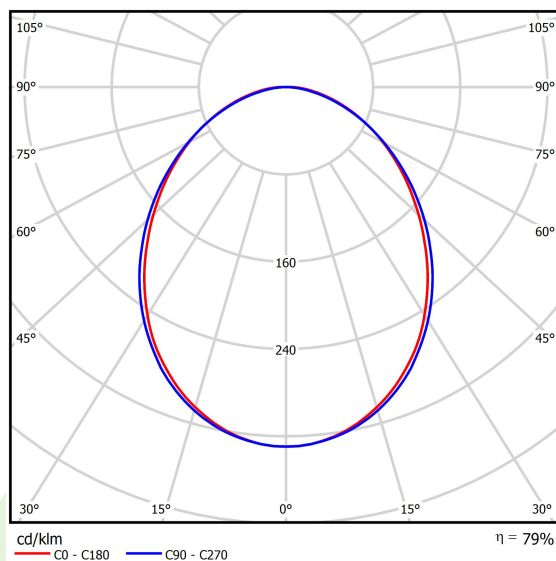

## Light and electrical data

Light source	LED
Luminous flux LED [lm]	10468
LED power [W]	53,2
Luminaire luminous flux [lm]	8259
Power of luminaire [W]	56,3
Luminaire's light efficiency [lm/W]	146,7
Color of the light [K]	4000
CRI	>80
SDCM (LED sources)	3
Beam angle [°]	(C0-C180) / (C90-C270) - 93,8° / 96,6°
Protection against electric shock	I
Protection degree	IP20
Voltage	220..240 V, 50..60 Hz
Lifetime of LED sources [h]	100000 (1) / 147000 (2)
Lx/By	L80/B10 (1) / L70/B50 (2)
Operating temperature range [°C]	5 ÷ 30
Driver	standard on/off (E)
Power factor cos φ	>0,95
Circuit load capacity	16 (B10), 26 (B16), 23 (C10), 37 (C16)

## A graph of light