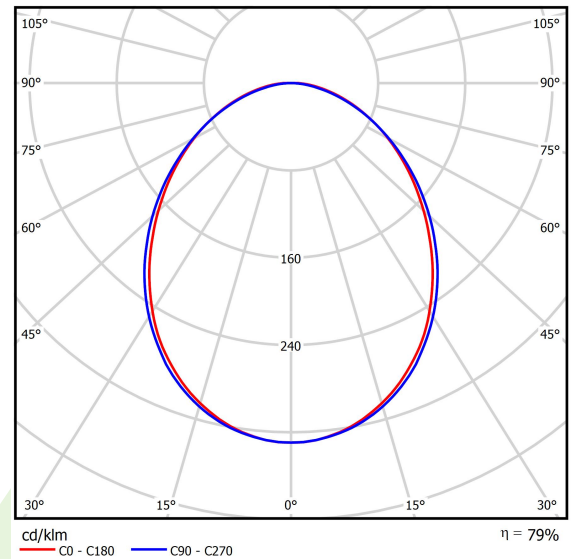

## Light and electrical data

Light source	LED
Luminous flux LED [lm]	10468
LED power [W]	53,2
Luminaire luminous flux [lm]	8259
Power of luminaire [W]	56,3
Luminaire's light efficiency [lm/W]	146,7
Color of the light [K]	4000
CRI	>80
SDCM (LED sources)	3
Beam angle [°]	(C0-C180) / (C90-C270) - 93,8° / 96,6°
Protection against electric shock	I
Protection degree	IP20
Voltage	220..240 V, 50..60 Hz
Lifetime of LED sources [h]	100000 (1) / 147000 (2)
Lx/By	L80/B10 (1) / L70/B50 (2)
Operating temperature range [°C]	5 ÷ 30
Driver	standard on/off (E)
Power factor cos φ	>0,95
Circuit load capacity	16 (B10), 26 (B16), 23 (C10), 37 (C16)

## A graph of light