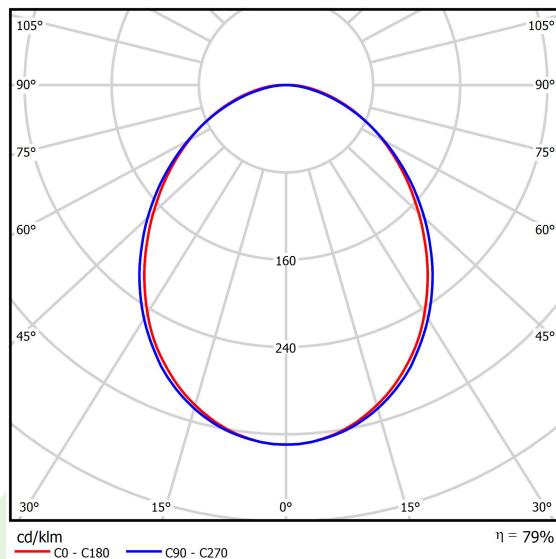

## Light and electrical data

Light source	LED
Luminous flux LED [lm]	10468
LED power [W]	53,2
Luminaire luminous flux [lm]	8259
Power of luminaire [W]	56,3
Luminaire's light efficiency [lm/W]	146,7
Color of the light [K]	4000
CRI	>80
SDCM (LED sources)	3
Beam angle [°]	(C0-C180) / (C90-C270) - 93,8° / 96,6°
Protection against electric shock	I
Protection degree	IP20
Voltage	220..240 V, 50..60 Hz
Lifetime of LED sources [h]	100000 (1) / 147000 (2)
Lx/By	L80/B10 (1) / L70/B50 (2)
Operating temperature range [°C]	5 ÷ 30
Driver	standard on/off (E)
Power factor cos φ	>0,95
Circuit load capacity	16 (B10), 26 (B16), 23 (C10), 37 (C16)

## A graph of light