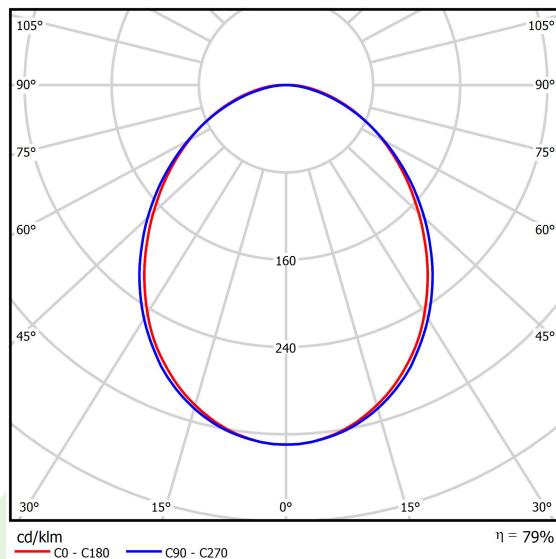

A graph of light