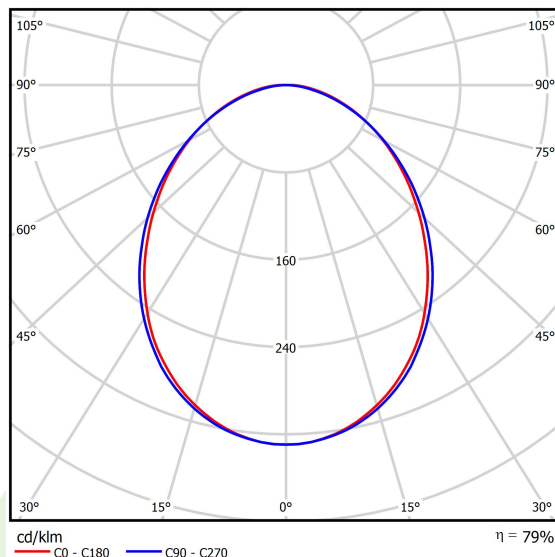

## Light and electrical data

Light source	LED
Luminous flux LED [lm]	13695
LED power [W]	70,2
Luminaire luminous flux [lm]	10805
Power of luminaire [W]	71,6
Luminaire's light efficiency [lm/W]	150,9
Color of the light [K]	4000
CRI	>80
SDCM (LED sources)	3
Beam angle [°]	(C0-C180) / (C90-C270) - 93,8° / 96,6°
Protection against electric shock	I
Protection degree	IP20
Voltage	220..240 V, 50..60 Hz
Lifetime of LED sources [h]	100000 (1) / 147000 (2)
Lx/By	L80/B10 (1) / L70/B50 (2)
Operating temperature range [°C]	5 ÷ 30
Driver	standard on/off (E)
Power factor cos φ	>0,95
Circuit load capacity	7 (B10), 12 (B16), 12 (C10), 19 (C16)

## A graph of light