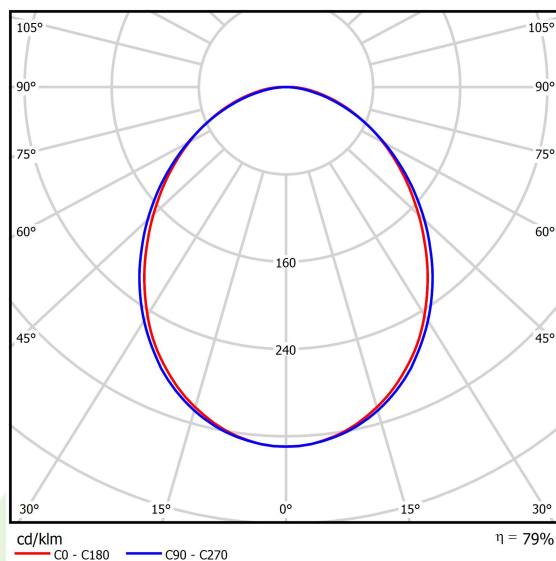

A graph of light