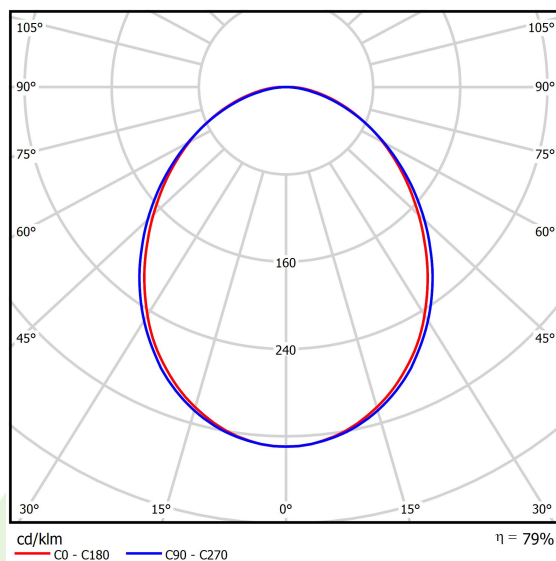

## Light and electrical data

Light source	LED
Luminous flux LED [lm]	13217
LED power [W]	70,2
Luminaire luminous flux [lm]	10428
Power of luminaire [W]	71,6
Luminaire's light efficiency [lm/W]	145,6
Color of the light [K]	3000
CRI	>80
SDCM (LED sources)	3
Beam angle [°]	(C0-C180) / (C90-C270) - 93,8° / 96,6°
Protection against electric shock	I
Protection degree	IP20
Voltage	220..240 V, 50..60 Hz
Lifetime of LED sources [h]	100000 (1) / 147000 (2)
Lx/By	L80/B10 (1) / L70/B50 (2)
Operating temperature range [°C]	5 ÷ 30
Driver	standard on/off (E)
Power factor cos φ	>0,95
Circuit load capacity	7 (B10), 12 (B16), 12 (C10), 19 (C16)

## A graph of light