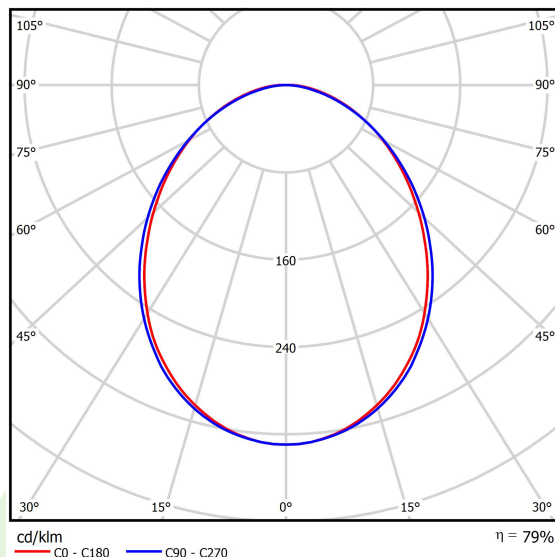

## Light and electrical data

Light source	LED
Luminous flux LED [lm]	13217
LED power [W]	70,2
Luminaire luminous flux [lm]	10428
Power of luminaire [W]	71,6
Luminaire's light efficiency [lm/W]	145,6
Color of the light [K]	3000
CRI	>80
SDCM (LED sources)	3
Beam angle [°]	(C0-C180) / (C90-C270) - 93,8° / 96,6°
Protection against electric shock	I
Protection degree	IP20
Voltage	220..240 V, 50..60 Hz
Lifetime of LED sources [h]	100000 (1) / 147000 (2)
Lx/By	L80/B10 (1) / L70/B50 (2)
Operating temperature range [°C]	5 ÷ 30
Driver	standard on/off (E)
Power factor cos φ	>0,95
Circuit load capacity	7 (B10), 12 (B16), 12 (C10), 19 (C16)

## A graph of light