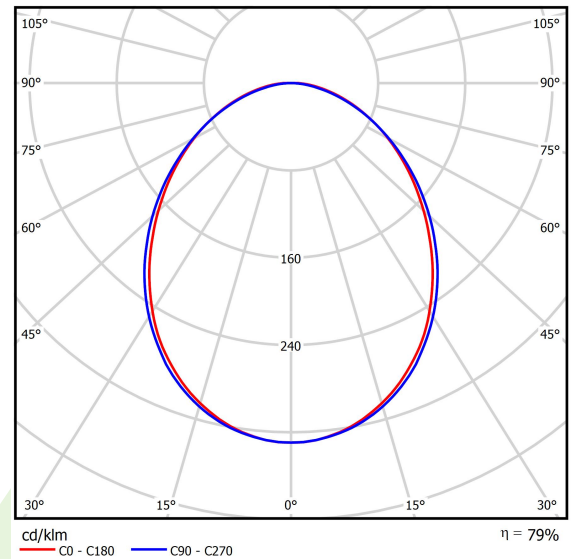

A graph of light