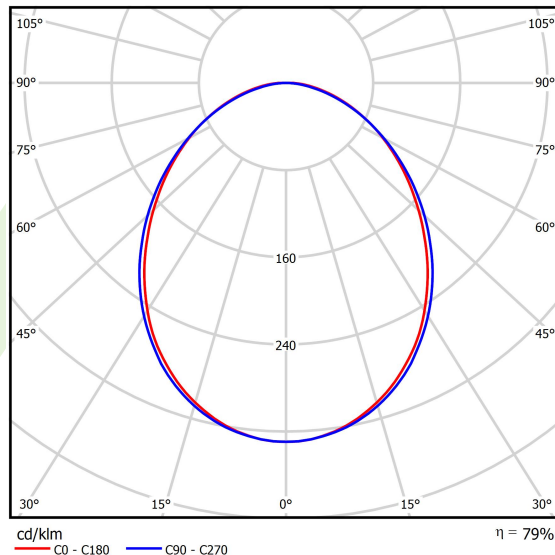

Mechanical data

Assembly	directly mounted to ceiling construction or surface mounted on slings
Material	aluminum
Color	RAL 9016 (white)
Diffuser	PLX (PMMA opal)
Impact resistant	IK04
Dimensions [mm]	1689 x 92 x 86

A graph of light