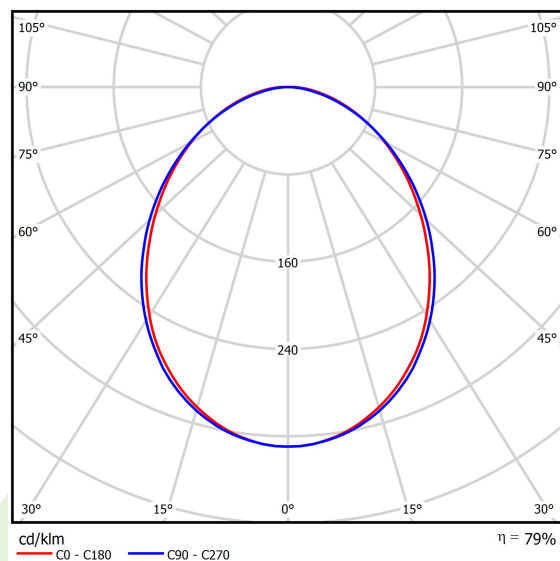

A graph of light