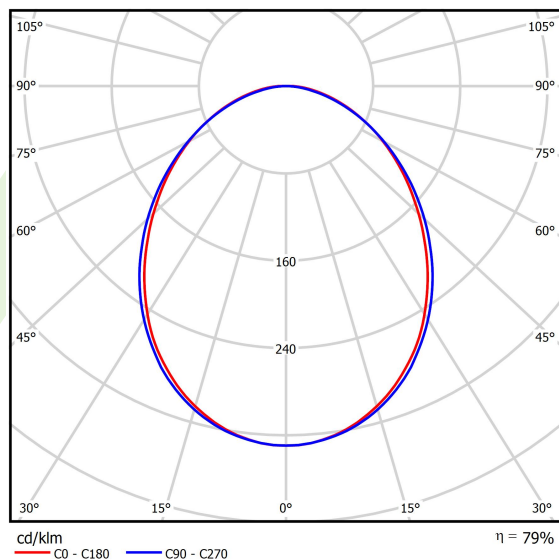

Mechanical data

Assembly	directly mounted to ceiling construction or surface mounted on slings
Material	aluminum
Color	RAL 9016 (white)
Diffuser	PLX (PMMA opal)
Impact resistant	IK04
Weight [kg]	4,95
Dimensions [mm]	1682 x 92 x 86

A graph of light