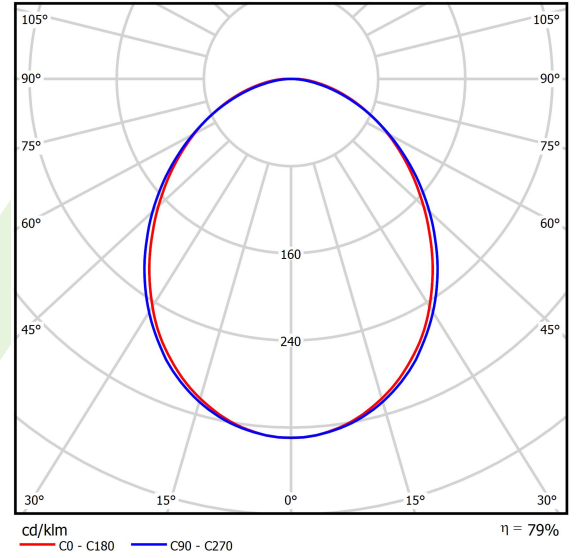

## Light and electrical data

Light source	LED
Luminous flux LED [lm]	10102
LED power [W]	53,2
Luminaire luminous flux [lm]	7970
Power of luminaire [W]	56,3
Luminaire's light efficiency [lm/W]	141,6
Color of the light [K]	3000
CRI	>80
SDCM (LED sources)	3
Beam angle [°]	(C0-C180) / (C90-C270) - 93,8° / 96,6°
Protection against electric shock	I
Protection degree	IP20
Voltage	220..240 V, 50..60 Hz
Lifetime of LED sources [h]	100000 (1) / 147000 (2)
Lx/By	L80/B10 (1) / L70/B50 (2)
Operating temperature range [°C]	5 ÷ 30
Driver	standard on/off (E)
Power factor cos φ	>0,95
Circuit load capacity	16 (B10), 26 (B16), 23 (C10), 37 (C16)

**A graph of light**