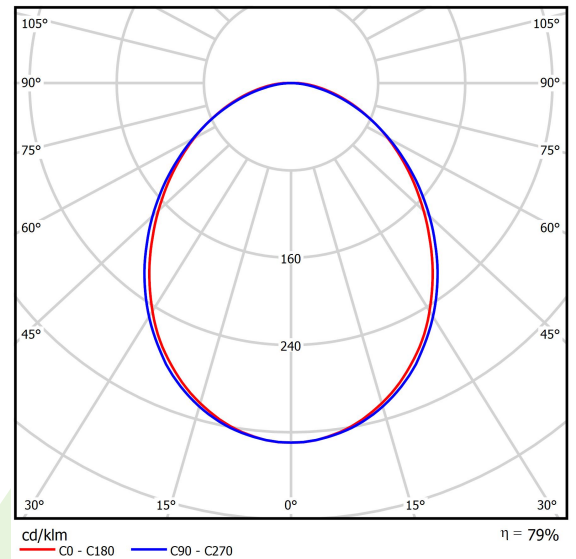

## Light and electrical data

Light source	LED
Luminous flux LED [lm]	9130
LED power [W]	46,8
Luminaire luminous flux [lm]	7204
Power of luminaire [W]	49,1
Luminaire's light efficiency [lm/W]	146,7
Color of the light [K]	4000
CRI	>80
SDCM (LED sources)	3
Beam angle [°]	(C0-C180) / (C90-C270) - 93,8° / 96,6°
Protection against electric shock	I
Protection degree	IP20
Voltage	220..240 V, 50..60 Hz
Lifetime of LED sources [h]	100000 (1) / 147000 (2)
Lx/By	L80/B10 (1) / L70/B50 (2)
Operating temperature range [°C]	5 ÷ 30
Driver	standard on/off (E)
Power factor cos φ	>0,95
Circuit load capacity	15 (B10), 25 (B16), 24 (C10), 38 (C16)

## A graph of light