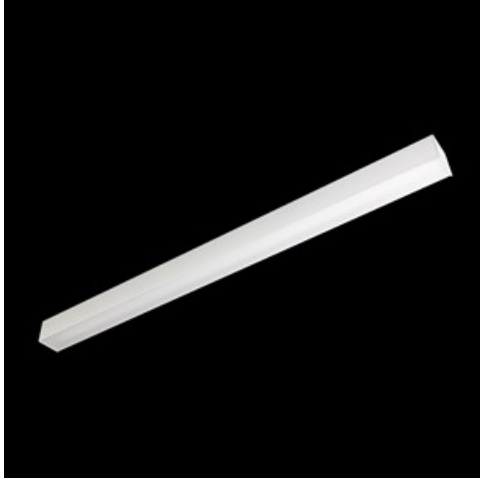

**Product:** ONLINE LED 8800 PLX E 24 840 LINE-S / L-1200

**Index:** 19.3091.0037.24

## Description

Luminary to be mounted on suspensions, or directly on solid ceiling construction. The suspended version is equipped with 1500 mm long suspension system that includes smooth regulation of the suspension length. Its body made from anodized aluminum profile. Luminaire is equipped with highly efficient LED sources. Its diffuser is made from white polymethyl methacrylate with a light transparency more than 70%. Optical system creates Lambert diffuse reflection. No frame diffuser is equipped with specially formed latches that match the aluminum profile. Luminaire is resistant to solids, dust, and humidity penetration – IP20.

**Mechanical data**

Assembly	<b>directly mounted to ceiling construction or surface mounted on slings</b>
Material	<b>aluminum</b>
Color	<b>anodised aluminum</b>
Diffuser	<b>PLX (PMMA opal)</b>
Impact resistant	<b>IK04</b>
Dimensions [mm]	<b>1124 x 92 x 86</b>