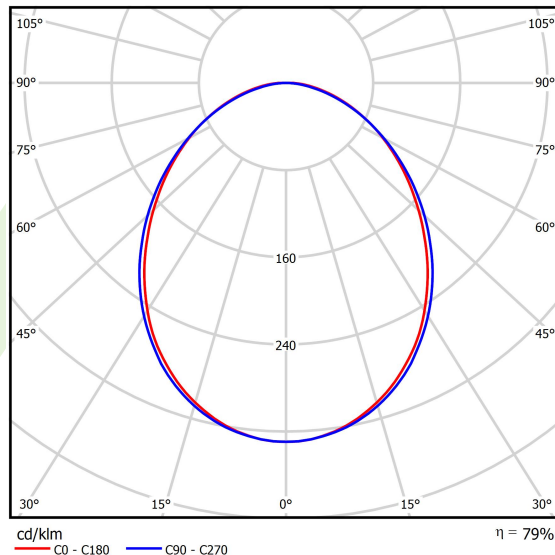

## Light and electrical data

Light source	LED
Luminous flux LED [lm]	9130
LED power [W]	46,8
Luminaire luminous flux [lm]	7204
Power of luminaire [W]	49,1
Luminaire's light efficiency [lm/W]	146,7
Color of the light [K]	4000
CRI	>80
SDCM (LED sources)	3
Beam angle [°]	(C0-C180) / (C90-C270) - 93,8° / 96,6°
Protection against electric shock	I
Protection degree	IP20
Voltage	220..240 V, 50..60 Hz
Lifetime of LED sources [h]	100000 (1) / 147000 (2)
Lx/By	L80/B10 (1) / L70/B50 (2)
Operating temperature range [°C]	5 ÷ 30
Driver	standard on/off (E)
Power factor cos φ	>0,95
Circuit load capacity	15 (B10), 25 (B16), 24 (C10), 38 (C16)

**A graph of light**