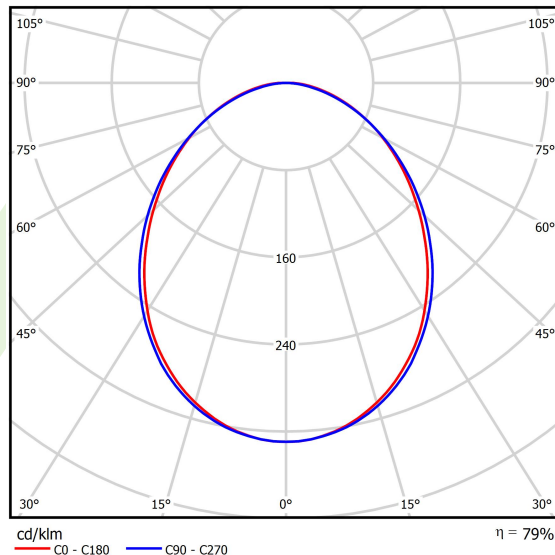

Mechanical data

Assembly	directly mounted to ceiling construction or surface mounted on slings
Material	aluminum
Color	RAL 9016 (white)
Diffuser	PLX (PMMA opal)
Impact resistant	IK04
Dimensions [mm]	1124 x 92 x 86

A graph of light