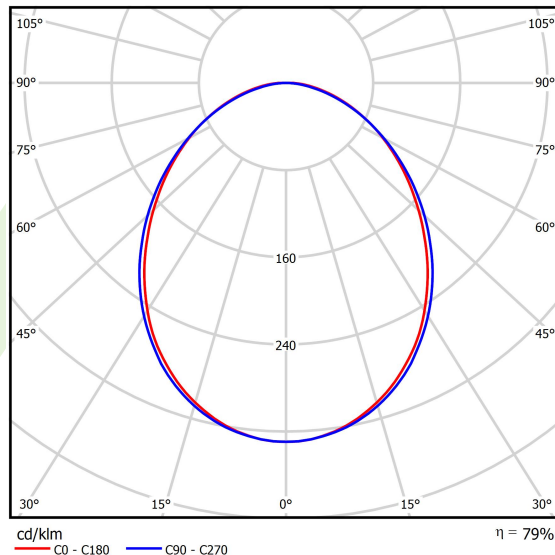

Mechanical data

Assembly	directly mounted to ceiling construction or surface mounted on slings
Material	aluminum
Color	anodised aluminum
Diffuser	PLX (PMMA opal)
Impact resistant	IK04
Dimensions [mm]	1689 x 92 x 86

A graph of light