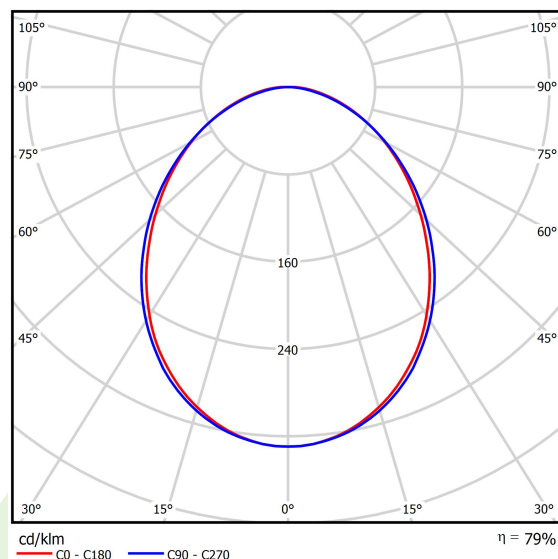

## Light and electrical data

Light source	LED
Luminous flux LED [lm]	7576
LED power [W]	39,9
Luminaire luminous flux [lm]	5977
Power of luminaire [W]	43,1
Luminaire's light efficiency [lm/W]	138,7
Color of the light [K]	3000
CRI	>80
SDCM (LED sources)	3
Beam angle [°]	(C0-C180) / (C90-C270) - 93,8° / 96,6°
Protection against electric shock	I
Protection degree	IP20
Voltage	220..240 V, 50..60 Hz
Lifetime of LED sources [h]	100000 (1) / 147000 (2)
Lx/By	L80/B10 (1) / L70/B50 (2)
Operating temperature range [°C]	5 ÷ 30
Driver	standard on/off (E)
Power factor cos φ	>0,95
Circuit load capacity	15 (B10), 25 (B16), 24 (C10), 38 (C16)

## A graph of light