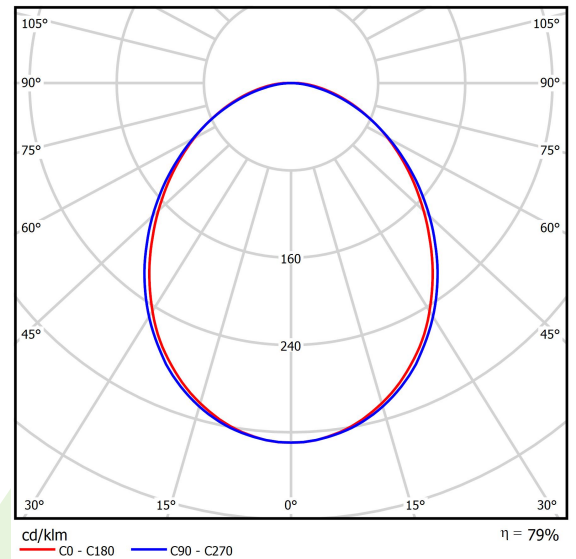

## Light and electrical data

Light source	LED
Luminous flux LED [lm]	5234
LED power [W]	26,6
Luminaire luminous flux [lm]	4130
Power of luminaire [W]	28,2
Luminaire's light efficiency [lm/W]	146,5
Color of the light [K]	4000
CRI	>80
SDCM (LED sources)	3
Beam angle [°]	(C0-C180) / (C90-C270) - 93,8° / 96,6°
Protection against electric shock	I
Protection degree	IP20
Voltage	220..240 V, 50..60 Hz
Lifetime of LED sources [h]	100000 (1) / 147000 (2)
Lx/By	L80/B10 (1) / L70/B50 (2)
Operating temperature range [°C]	5 ÷ 30
Driver	standard on/off (E)
Power factor cos φ	>0,95
Circuit load capacity	30 (B10), 48 (B16), 43 (C10), 70 (C16)

## A graph of light