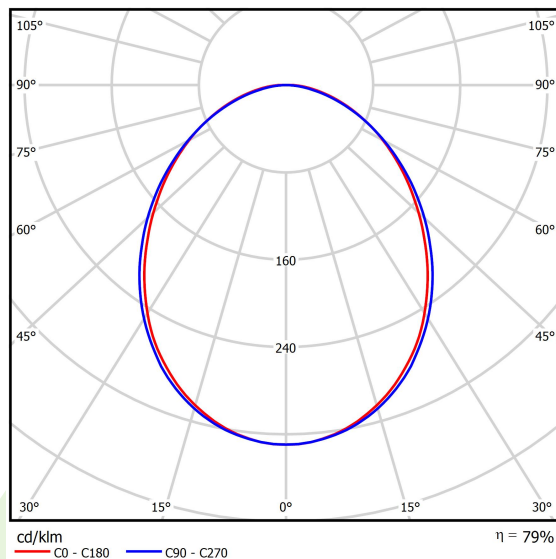

## Light and electrical data

Light source	LED
Luminous flux LED [lm]	5234
LED power [W]	26,6
Luminaire luminous flux [lm]	4130
Power of luminaire [W]	28,2
Luminaire's light efficiency [lm/W]	146,5
Color of the light [K]	4000
CRI	>80
SDCM (LED sources)	3
Beam angle [°]	(C0-C180) / (C90-C270) - 93,8° / 96,6°
Protection against electric shock	I
Protection degree	IP20
Voltage	220..240 V, 50..60 Hz
Lifetime of LED sources [h]	100000 (1) / 147000 (2)
Lx/By	L80/B10 (1) / L70/B50 (2)
Operating temperature range [°C]	5 ÷ 30
Driver	standard on/off (E)
Power factor cos φ	>0,95
Circuit load capacity	30 (B10), 48 (B16), 43 (C10), 70 (C16)

## A graph of light