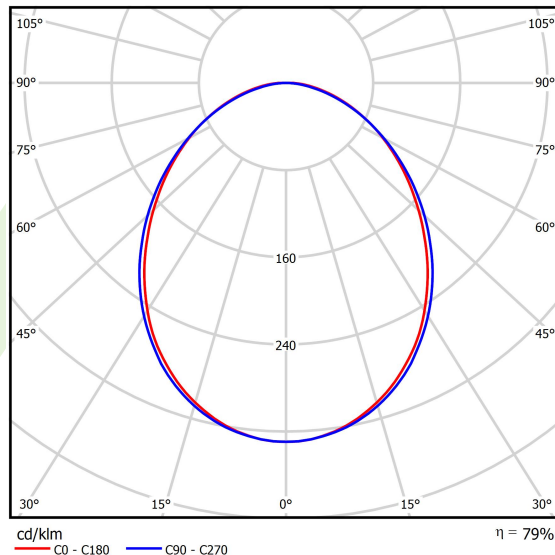

## Light and electrical data

Light source	LED
Luminous flux LED [lm]	5234
LED power [W]	26,6
Luminaire luminous flux [lm]	4130
Power of luminaire [W]	28,2
Luminaire's light efficiency [lm/W]	146,5
Color of the light [K]	4000
CRI	>80
SDCM (LED sources)	3
Beam angle [°]	(C0-C180) / (C90-C270) - 93,8° / 96,6°
Protection against electric shock	I
Protection degree	IP20
Voltage	220..240 V, 50..60 Hz
Lifetime of LED sources [h]	100000 (1) / 147000 (2)
Lx/By	L80/B10 (1) / L70/B50 (2)
Operating temperature range [°C]	5 ÷ 30
Driver	standard on/off (E)
Power factor cos φ	>0,95
Circuit load capacity	30 (B10), 48 (B16), 43 (C10), 70 (C16)

**A graph of light**