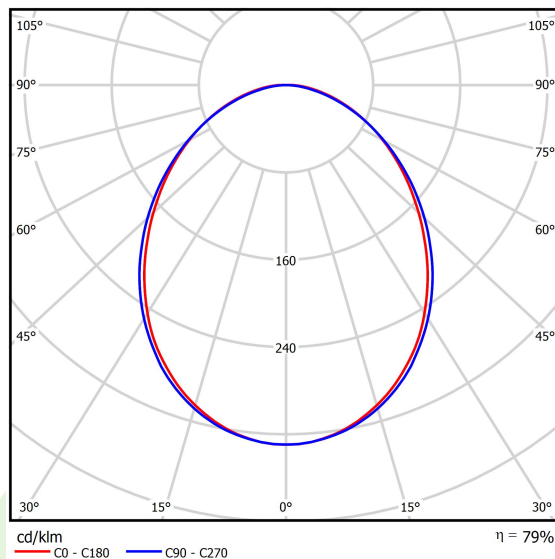

A graph of light