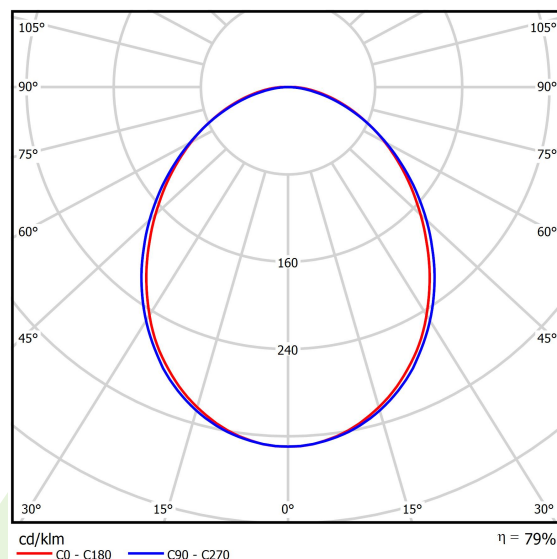

## Light and electrical data

Light source	LED
Luminous flux LED [lm]	7851
LED power [W]	39,9
Luminaire luminous flux [lm]	6194
Power of luminaire [W]	43,1
Luminaire's light efficiency [lm/W]	143,7
Color of the light [K]	4000
CRI	>80
SDCM (LED sources)	3
Beam angle [°]	(C0-C180) / (C90-C270) - 93,8° / 96,6°
Protection against electric shock	I
Protection degree	IP20
Voltage	220..240 V, 50..60 Hz
Lifetime of LED sources [h]	100000 (1) / 147000 (2)
Lx/By	L80/B10 (1) / L70/B50 (2)
Operating temperature range [°C]	5 ÷ 30
Driver	standard on/off (E)
Power factor cos φ	>0,95
Circuit load capacity	15 (B10), 25 (B16), 24 (C10), 38 (C16)

## A graph of light