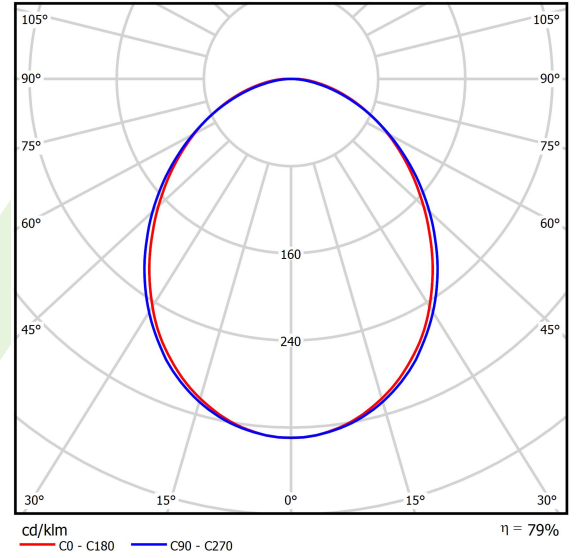

Mechanical data

Assembly	directly mounted to ceiling construction or surface mounted on slings
Material	aluminum
Color	RAL 9016 (white)
Diffuser	PLX (PMMA opal)
Impact resistant	IK04
Dimensions [mm]	1684 x 92 x 86

A graph of light