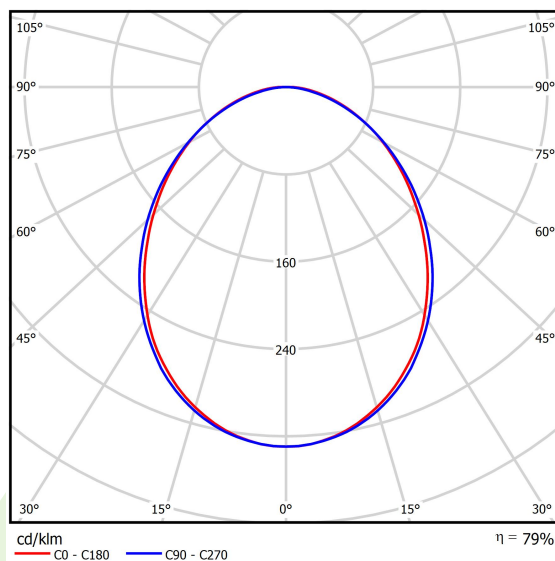

## Light and electrical data

Light source	LED
Luminous flux LED [lm]	7576
LED power [W]	39,9
Luminaire luminous flux [lm]	5977
Power of luminaire [W]	43,1
Luminaire's light efficiency [lm/W]	138,7
Color of the light [K]	3000
CRI	>80
SDCM (LED sources)	3
Beam angle [°]	(C0-C180) / (C90-C270) - 93,8° / 96,6°
Protection against electric shock	I
Protection degree	IP20
Voltage	220..240 V, 50..60 Hz
Lifetime of LED sources [h]	100000 (1) / 147000 (2)
Lx/By	L80/B10 (1) / L70/B50 (2)
Operating temperature range [°C]	5 ÷ 30
Driver	standard on/off (E)
Power factor cos φ	>0,95
Circuit load capacity	15 (B10), 25 (B16), 24 (C10), 38 (C16)

## A graph of light