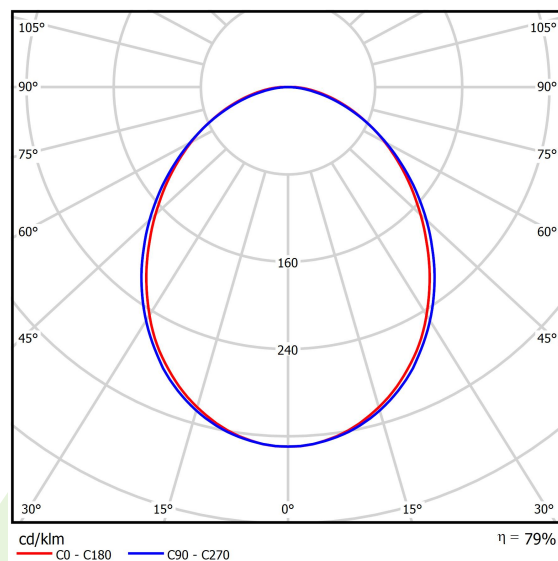

## Light and electrical data

Light source	LED
Luminous flux LED [lm]	4406
LED power [W]	23,4
Luminaire luminous flux [lm]	3476
Power of luminaire [W]	24,7
Luminaire's light efficiency [lm/W]	140,7
Color of the light [K]	3000
CRI	>80
SDCM (LED sources)	3
Beam angle [°]	(C0-C180) / (C90-C270) - 93,8° / 96,6°
Protection against electric shock	I
Protection degree	IP20
Voltage	220..240 V, 50..60 Hz
Lifetime of LED sources [h]	100000 (1) / 147000 (2)
Lx/By	L80/B10 (1) / L70/B50 (2)
Operating temperature range [°C]	5 ÷ 30
Driver	standard on/off (E)
Power factor cos φ	>0,95
Circuit load capacity	30 (B10), 48 (B16), 43 (C10), 70 (C16)

## A graph of light