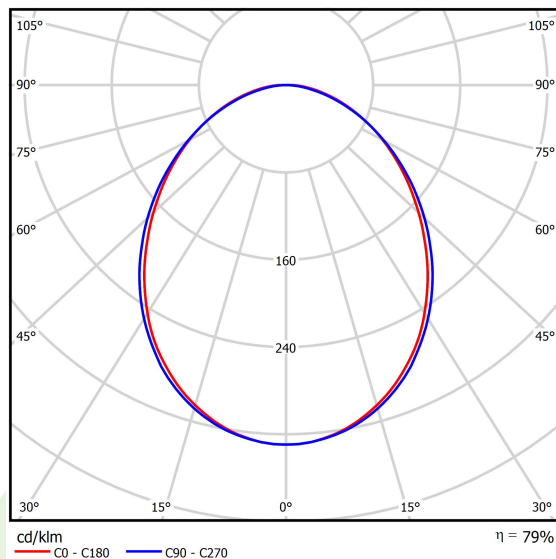

## Light and electrical data

Light source	LED
Luminous flux LED [lm]	4406
LED power [W]	23,4
Luminaire luminous flux [lm]	3476
Power of luminaire [W]	24,7
Luminaire's light efficiency [lm/W]	140,7
Color of the light [K]	3000
CRI	>80
SDCM (LED sources)	3
Beam angle [°]	(C0-C180) / (C90-C270) - 93,8° / 96,6°
Protection against electric shock	I
Protection degree	IP20
Voltage	220..240 V, 50..60 Hz
Lifetime of LED sources [h]	100000 (1) / 147000 (2)
Lx/By	L80/B10 (1) / L70/B50 (2)
Operating temperature range [°C]	5 ÷ 30
Driver	standard on/off (E)
Power factor cos φ	>0,95
Circuit load capacity	30 (B10), 48 (B16), 43 (C10), 70 (C16)

## A graph of light