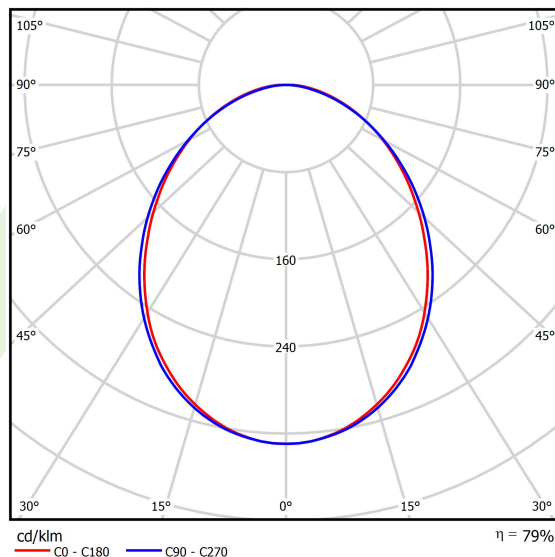

## Light and electrical data

Light source	LED
Luminous flux LED [lm]	4406
LED power [W]	23,4
Luminaire luminous flux [lm]	3476
Power of luminaire [W]	24,7
Luminaire's light efficiency [lm/W]	140,7
Color of the light [K]	3000
CRI	>80
SDCM (LED sources)	3
Beam angle [°]	(C0-C180) / (C90-C270) - 93,8° / 96,6°
Protection against electric shock	I
Protection degree	IP20
Voltage	220..240 V, 50..60 Hz
Lifetime of LED sources [h]	100000 (1) / 147000 (2)
Lx/By	L80/B10 (1) / L70/B50 (2)
Operating temperature range [°C]	5 ÷ 30
Driver	standard on/off (E)
Power factor cos φ	>0,95
Circuit load capacity	30 (B10), 48 (B16), 43 (C10), 70 (C16)

**A graph of light**