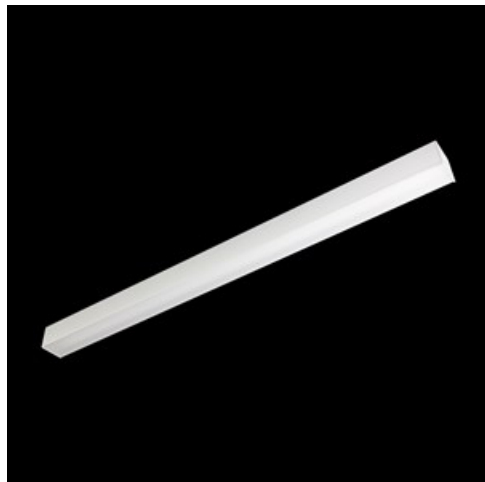

**Product:** ONLINE LED 4400 PLX E 24 830 LINE-EP / L-567MM

**Index:** 19.3091.0011.24

## Description

Luminary to be mounted on suspensions, or directly on solid ceiling construction. The suspended version is equipped with 1500 mm long suspension system that includes smooth regulation of the suspension length. Its body made from anodized aluminum profile. Luminaire is equipped with highly efficient LED sources. Its diffuser is made from white polymethyl methacrylate with a light transparency more than 70%. Optical system creates Lambert diffuse reflection. No frame diffuser is equipped with specially formed latches that match the aluminum profile. Luminaire is resistant to solids, dust, and humidity penetration – IP20.

**Mechanical data**

Assembly	directly mounted to ceiling construction or surface mounted on slings
Material	aluminum
Color	anodised aluminum
Diffuser	PLX (PMMA opal)
Impact resistant	IK04
Dimensions [mm]	567 x 92 x 86