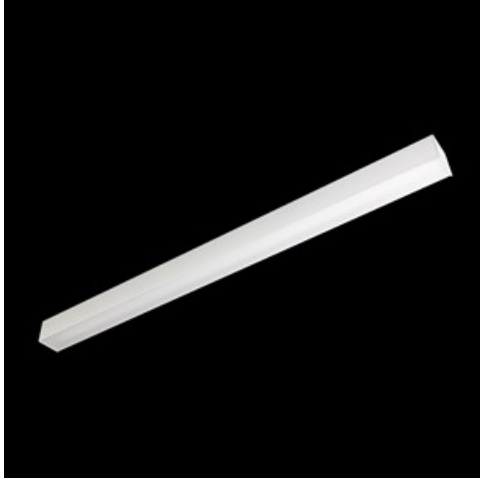

**Product:** ONLINE LED 4400 PLX E 24 830 LINE-EP / L-567MM

**Index:** 19.3091.0011.24

## Description

Luminary to be mounted on suspensions , or directly on solid ceiling construction. The suspended version is equipped with 1500 mm long suspension system that includes smooth regulation of the suspension length. Its body made from anodized aluminum profile. Luminary is equipped with highly efficient LED sources. Its diffuser is made from white polymethyl methacrylate with a light transparency more than 70%. Optical system creates Lambert diffuse reflection. No frame diffuser is equipped with specially formed latches that match the aluminum profile. Luminary is resistant to solids, dust, and humidity penetration – IP20.

**Mechanical data**

Assembly	directly mounted to ceiling construction or surface mounted on slings
Material	aluminum
Color	anodised aluminum
Diffuser	PLX (PMMA opal)
Impact resistant	IK04
Dimensions [mm]	567 x 92 x 86