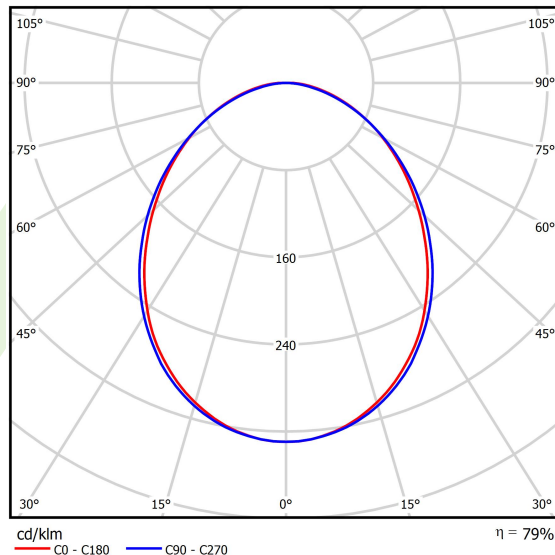

Mechanical data

Assembly	directly mounted to ceiling construction or surface mounted on slings
Material	aluminum
Color	RAL 9016 (white)
Diffuser	PLX (PMMA opal)
Impact resistant	IK04
Dimensions [mm]	567 x 92 x 86

A graph of light